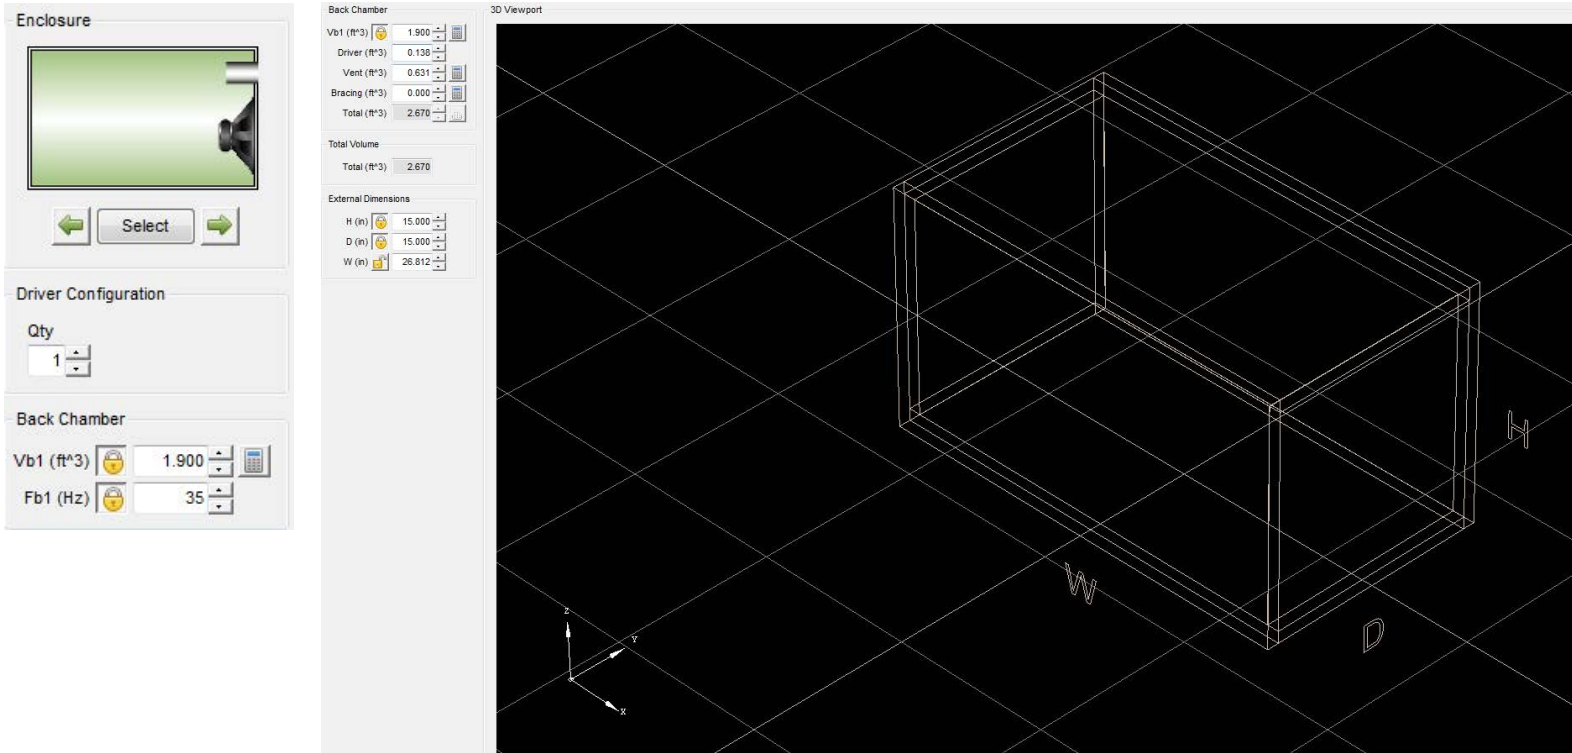

This enclosure is meant for a SINGLE (1) HiQ 12" Ported

Specs: 1.9 cuft net Tuned to 35 Hz
Exterior Dimensions: 15"H x 15"D x 26.812"W
Port Specs: 13.5"H x 1.75"W x 23.123"L

(Port is designed in a way that it is the same height at the internal enclosure height so placement on the enclosure can be on the front or side)

Port

Panel Cut Sheets

Panel Cut Sheets

Panel Cut Sheets