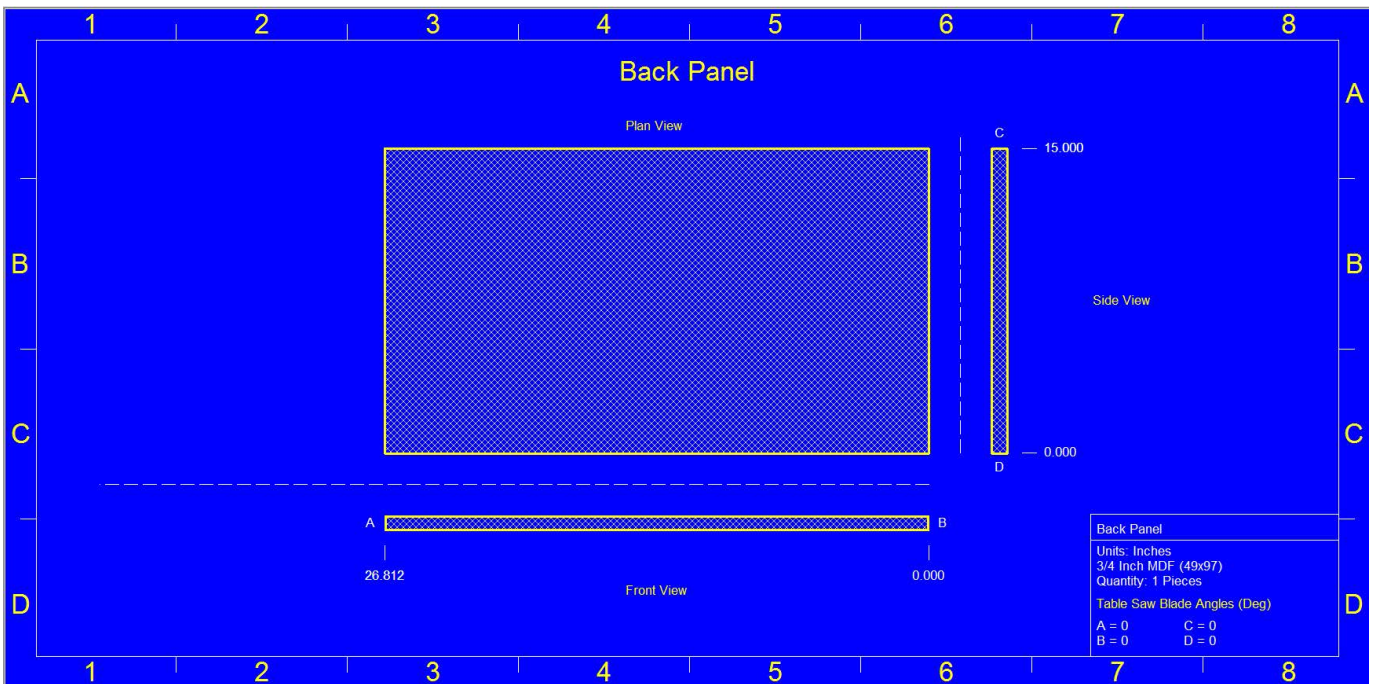

This enclosure is meant for a SINGLE (1) HiQ 12" Ported

Specs: 1.9 cuft net Tuned to 35 Hz
Exterior Dimensions: 15"H x 15"D x 26.812"W
Port Specs: 13.5"H x 1.75"W x 23.123"L

(Port is designed in a way that it is the same height at the internal enclosure height so placement on the enclosure can be on the front or side)

Port

Panel Cut Sheets

Panel Cut Sheets

Panel Cut Sheets