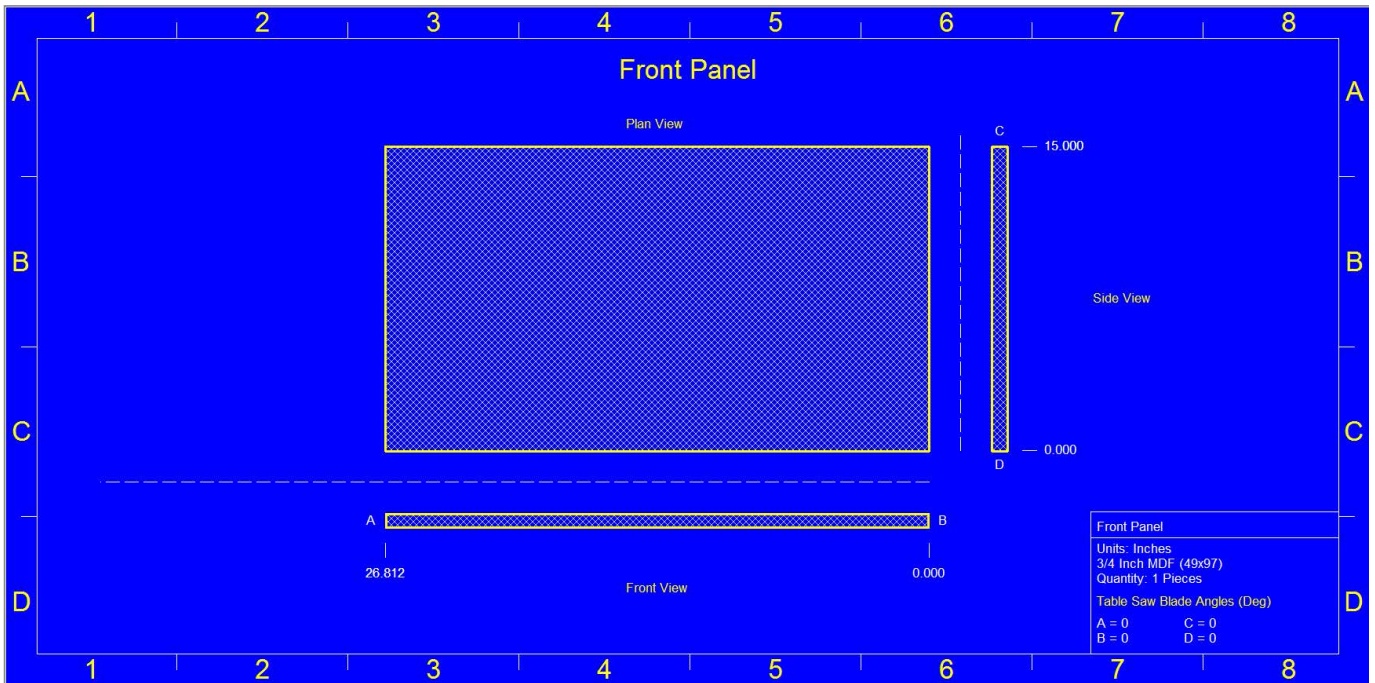

This enclosure is meant for a SINGLE (1) HiQ 12" Ported

Specs: 1.9 cuft net Tuned to 35 Hz
Exterior Dimensions: 15"H x 15"D x 26.812"W
Port Specs: 13.5"H x 1.75"W x 23.123"L

(Port is designed in a way that it is the same height at the internal enclosure height so placement on the enclosure can be on the front or side)

Port

Panel Cut Sheets

Panel Cut Sheets

Panel Cut Sheets