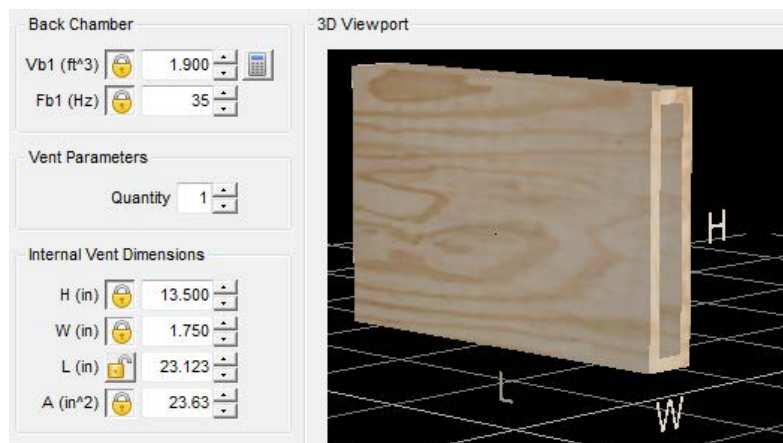

This enclosure is meant for a SINGLE (1) HiQ 12" Ported

Specs: 1.9 cuft net Tuned to 35 Hz
Exterior Dimensions: 15"H x 15"D x 26.812"W
Port Specs: 13.5"H x 1.75"W x 23.123"L

(Port is designed in a way that it is the same height at the internal enclosure height so placement on the enclosure can be on the front or side)

Port

Panel Cut Sheets

Panel Cut Sheets

Panel Cut Sheets