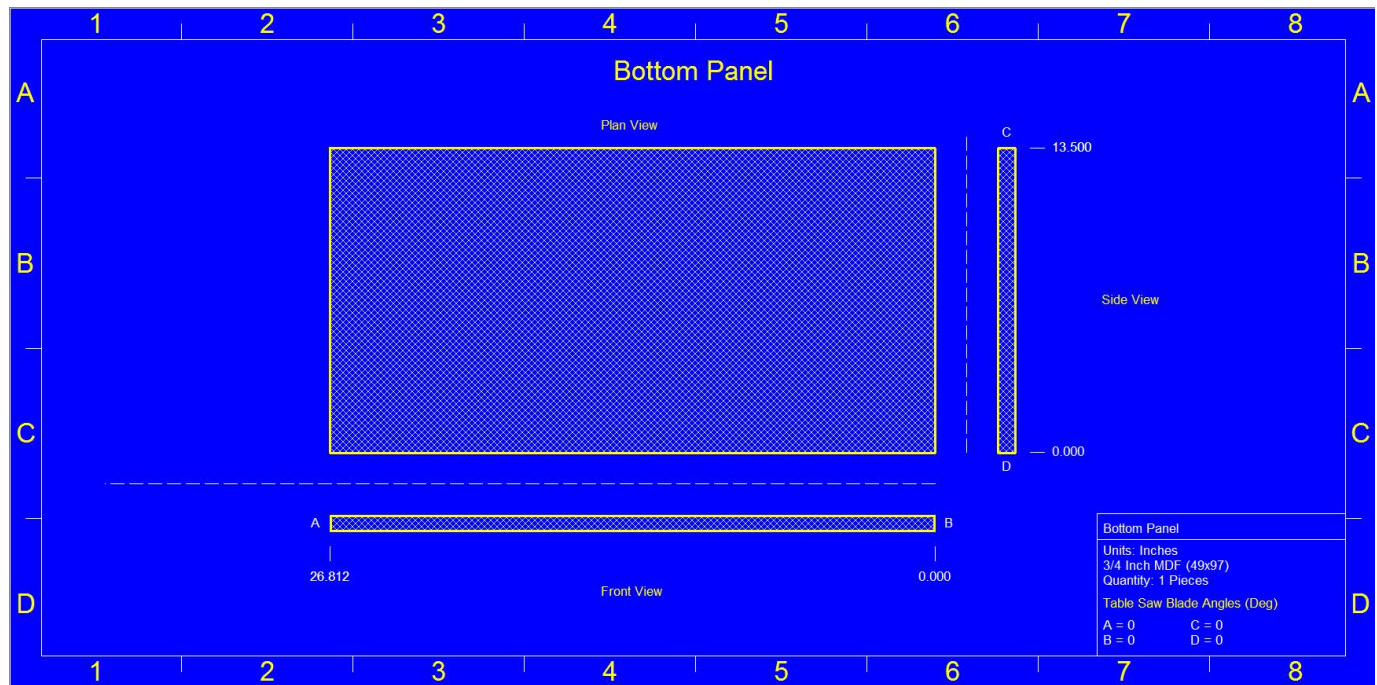

This enclosure is meant for a SINGLE (1) HiQ 12" Ported

Specs: 1.9 cuft net Tuned to 35 Hz
Exterior Dimensions: 15"H x 15"D x 26.812"W
Port Specs: 13.5"H x 1.75"W x 23.123"L

(Port is designed in a way that it is the same height at the internal enclosure height so placement on the enclosure can be on the front or side)

Port

Panel Cut Sheets

Panel Cut Sheets

Panel Cut Sheets