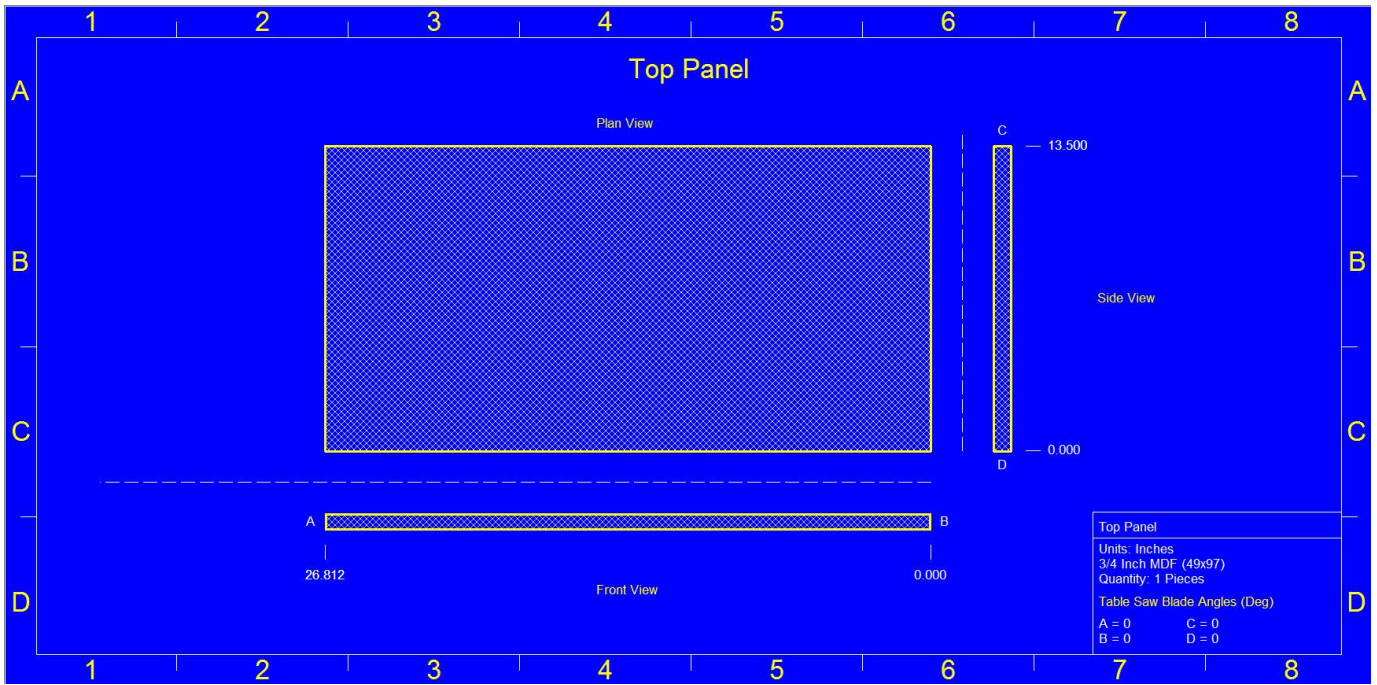

This enclosure is meant for a SINGLE (1) HiQ 12" Ported

Specs: 1.9 cuft net Tuned to 35 Hz
Exterior Dimensions: 15"H x 15"D x 26.812"W
Port Specs: 13.5"H x 1.75"W x 23.123"L

(Port is designed in a way that it is the same height at the internal enclosure height so placement on the enclosure can be on the front or side)

Port

Panel Cut Sheets

Panel Cut Sheets

Panel Cut Sheets