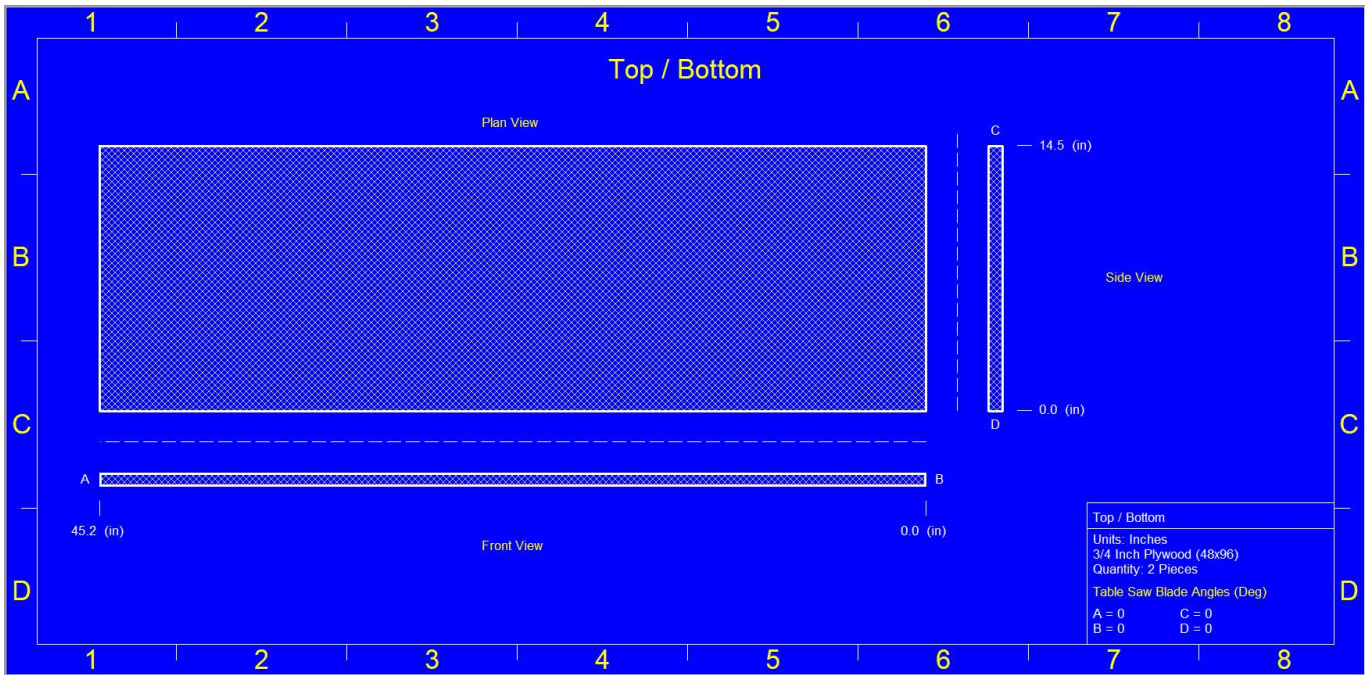

This enclosure is meant for QUAD (4) RAP 10" Sealed

Specs: 4.3 cuft net

Exterior Dimensions: 14"H x 16"D x 45.25"W

Enclosure

Select

Driver Configuration

Qty

4

Back Chamber

Vb1 (ft ³)	4.300
Driver (ft ³)	0.280
Bracing (ft ³)	0.000
Total (ft ³)	4.580

Total Volume

Total (ft³) 4.580

External Dimensions

H (in)	14.000
D (in)	16.000
W (in)	45.165

Panel Cut Sheets

Panel Cut Sheets