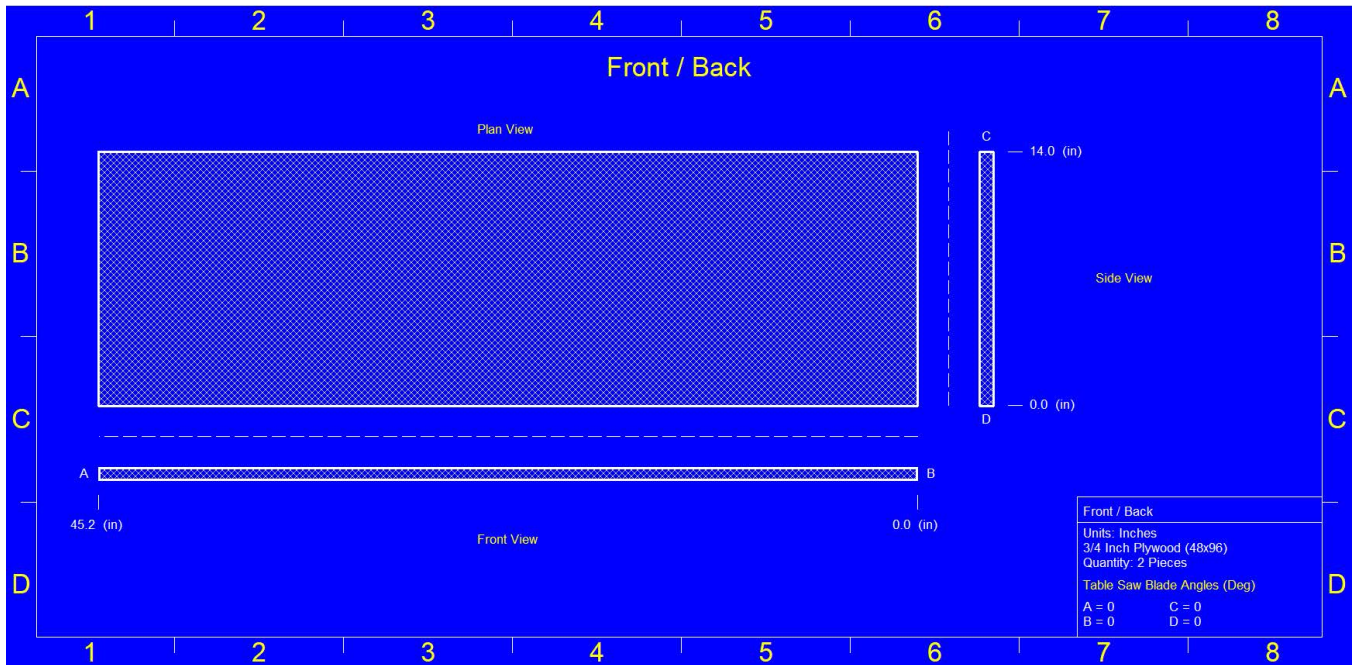

This enclosure is meant for QUAD (4) RAP 10" Sealed

Specs: 4.3 cuft net

Exterior Dimensions: 14"H x 16"D x 45.25"W

Enclosure

Select

Driver Configuration

Qty

4

Back Chamber

Vb1 (ft ³)	4.300
Driver (ft ³)	0.280
Bracing (ft ³)	0.000
Total (ft ³)	4.580

Total Volume

Total (ft³) 4.580

External Dimensions

H (in)	14.000
D (in)	16.000
W (in)	45.165

Panel Cut Sheets

Panel Cut Sheets