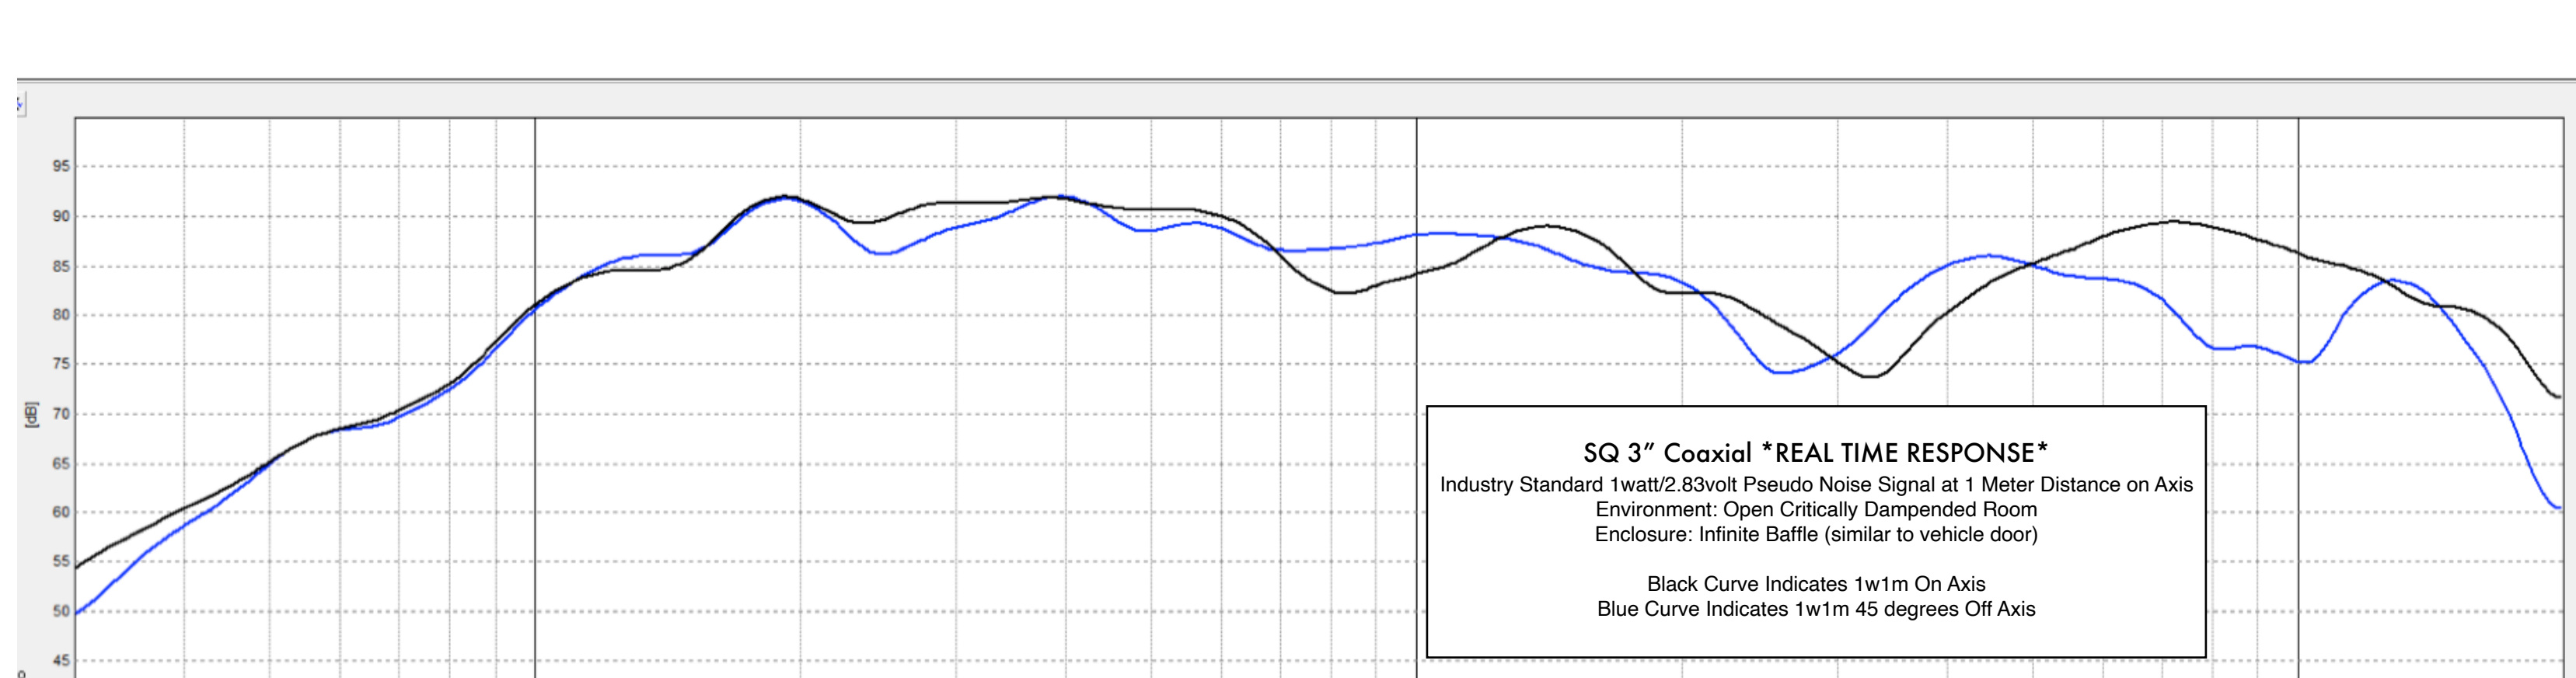

Mounting Information:

Overall Diameter: 3.5"
Baffle Cutout Diameter: 3"
Mounting Depth: 1.5"
# of Mounting Holes: 4

SQ 3" Recommended Amplifier Power Rating in RMS

(Choose an amplifier that fits your budget/build, we recommend having extra clean power than not enough)

10w	40w	60w	80w	100w	150w
		Optimum Performance & Safety		Operate with Caution at reduced amplifier gain	Operate with Caution at reduced amplifier gain Void Warranty (Clean power, avoid clipping)

The SQ 3" are comparable to other brands at double the price! Our focus is to incorporate design and materials which promote performance and enhance listening experiences at an affordable cost. At SAVARD we remove the "spin" and keep design simple in return to offer superior products at a fraction of the costs. The lightweight suspension design of the SQ 3" allows for increased transient response resulting in quick, clear, and efficient sound while maintaining a relatively flat line of output.

Recommended Accessories:

Surface Mount Pods: for those looking for sleek/hassle free mounting / listening experience.

Passive Crossovers: Options of 2-way or 3-way, if you are looking to wire your SQ components directly to a single channel, we offer passive crossovers for a plug and play experience. No matter the user experience level, SAVARD has a solution for you.

For customer testimonials, build sharing, and live community support, We invite you to join the "Official SAVARD Speakers Group" on Facebook. For updates on New Releases and back in stock items, like/follow the SAVARD Speakers Facebook Page.

SUPPORT FROM SAVARD SPEAKER SYSTEMS

SAVARD offers person to person support with the purchase of this product. A true SAVARD representative will offer Product Support.

- Building your own custom box (Enclosure Design)
- Port design (Box Tuning)
- SAVARD will supply Blue Prints for standard enclosure designs!
- Speaker Placement
- Port Placement
- All general Questions

We are a SAVARD Certified Vendor All warranties and support are backed by SAVARD Speaker Systems LLC.

BEWARE of Other Vendor Claims

Inflated Peak Power ratings are often exhibited to increase the appeal of the products. SAVARD uses conservative real time ratings.

When selecting an amplifier SAVARD recommends reviewing reputable brands vs bargain brands. Please review RMS rating before purchase. Be cautious of inadequate service and support from some non-authorized vendors. SAVARD will offer direct support for items sold by this Ebay vendor.

Model/Size	Number of Woofers	Sealed/Ported	Net Enclosure Volume (CuFT)	Port Specs	Comments
SQ Series					
SQ 3" S4	Any	Vehicle Door	N/A	N/A	Smooth Reponse 170 - 7000Hz
SQ 3" S4	Any	Sealed	0.15/woofer	N/A	Mid Range Response from 190 - 7000Hz
SQ 3" S4	1	Ported @50Hz	0.17	1.3 sq in - 11.25"L	Studio Quality Reference Listening 150 - 7000Hz
SQ 3" S4	2	Ported @50Hz	0.23	1.25 sq in - 5"L	Studio Quality Reference Listening 150 - 7500Hz

Shipping/Warranty/Return Policies & Procedures

Shipping:

- All US orders with a physical address will be shipped using FedEx Ground or FedEx Home Delivery
- Please allow two day handling time

All SAVARD Speakers are covered under a Limited Warranty for a period of (2) Two Year from date of sale. Proof of sale must be returned with defective parts and freight must be prepaid. Applicability of warranty coverage will be determined by SAVARD SPEAKER SYSTEMS.

All defective products will be covered under warranty except the following:

- Physical Damage
- Water Damage
- Abuse, Accident, Misuse or Faulty Installation (Repeated returns for the same damage may be considered abuse unless accompanied by a receipt from professional installer)

Warranty is automatically void when purchased from anyone other than franchised SAVARD DEALERS, and/or SHIPPED BACK WITHOUT proper packing (i.e. styrofoam balls, packing peanuts, or any method not stabilizing/securing said product) to ensure the stability of product in question in transit back to SAVARD

Warranty Repair or Replacement parts will be returned freight prepaid. Parts not covered under warranty will be repaired or replaced and returns C.O.D. for parts and freight costs.

Return Procedure