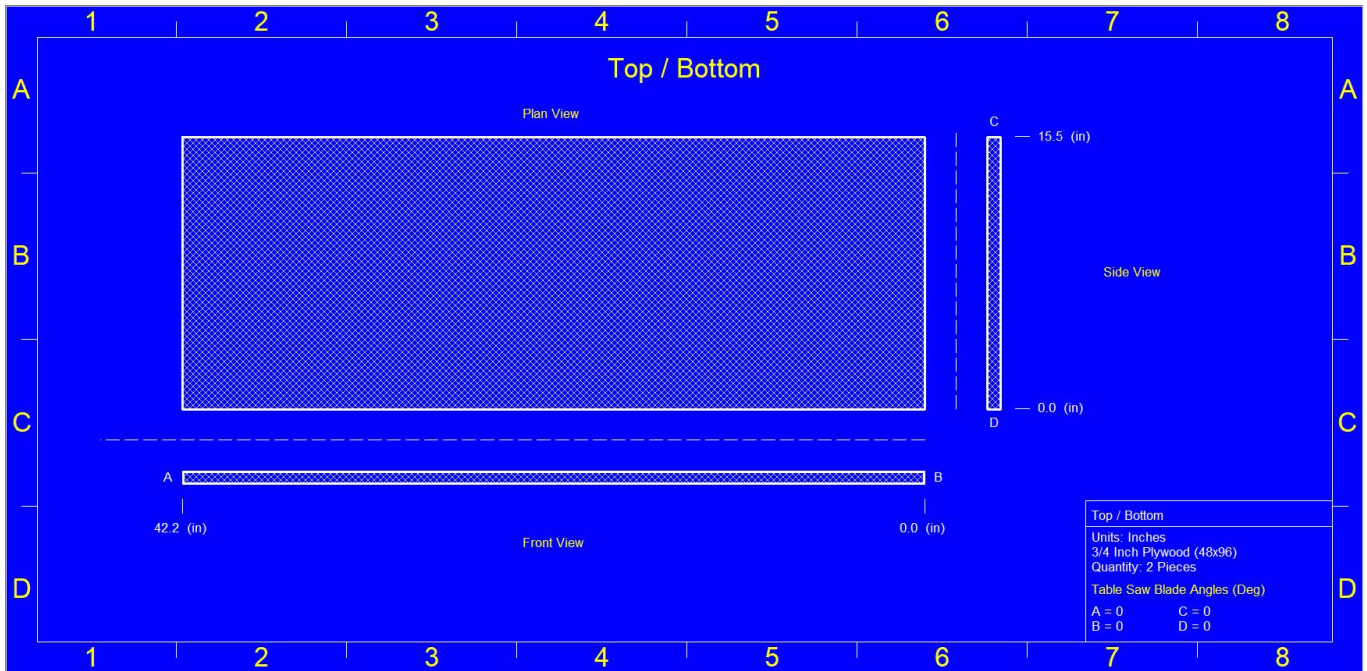

This enclosure is meant for TRIPLE (3) RAP 10" v2 Ported

Specs: 3.4 cuft net Tuned to 34 Hz
Exterior Dimensions: 14"H x 17"D x 42.25"W
Port Specs: 12.5"H x 3.5"W x 24.25"L

(Port is designed in a way that it is the same height at the internal enclosure height so placement on the enclosure can be on the front or side)

Port

Panel Cut Sheets

Panel Cut Sheets