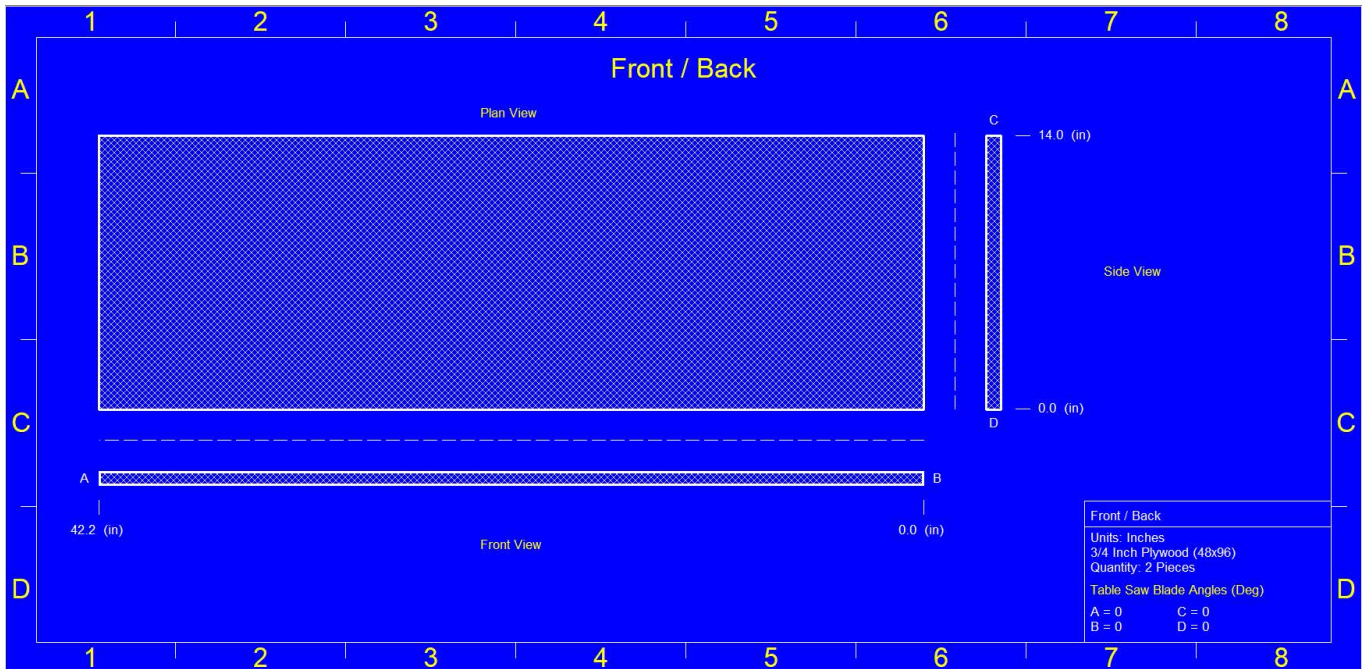

This enclosure is meant for TRIPLE (3) RAP 10" v2 Ported

Specs: 3.4 cuft net Tuned to 34 Hz
Exterior Dimensions: 14"H x 17"D x 42.25"W
Port Specs: 12.5"H x 3.5"W x 24.25"L

(Port is designed in a way that it is the same height at the internal enclosure height so placement on the enclosure can be on the front or side)

Port

Panel Cut Sheets

Panel Cut Sheets