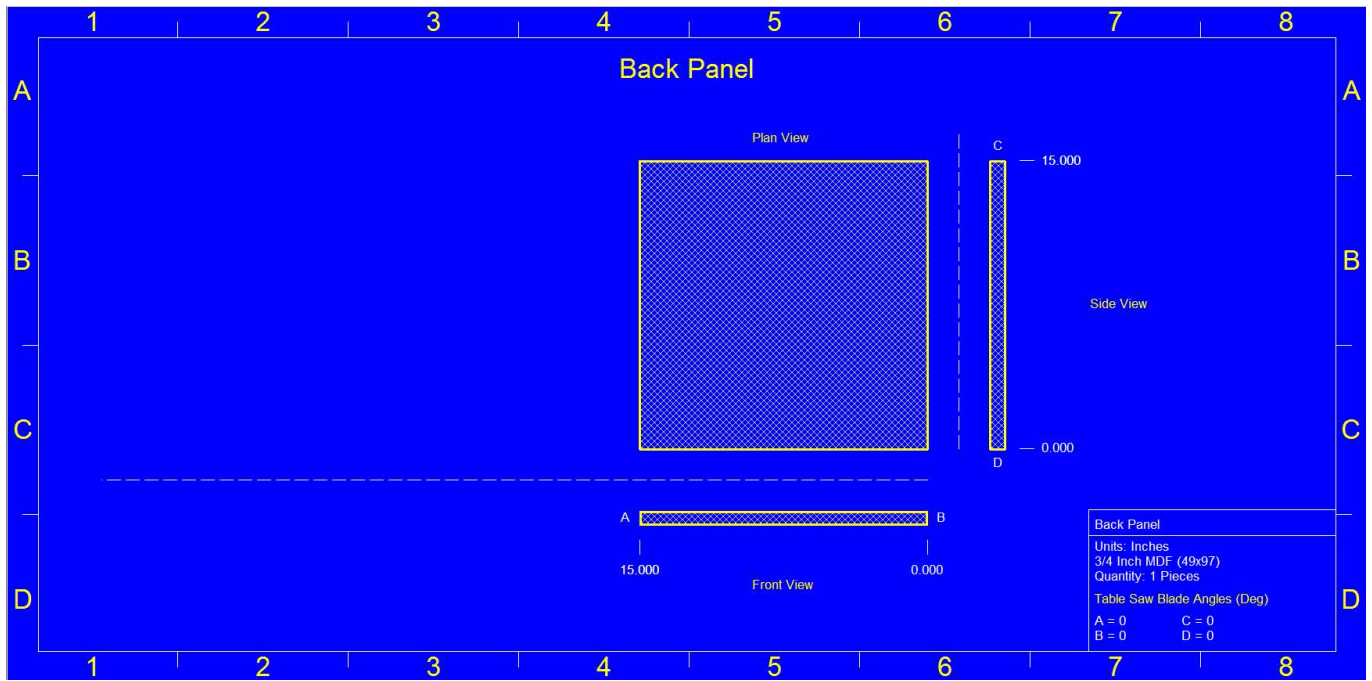

Panel Cut Sheets