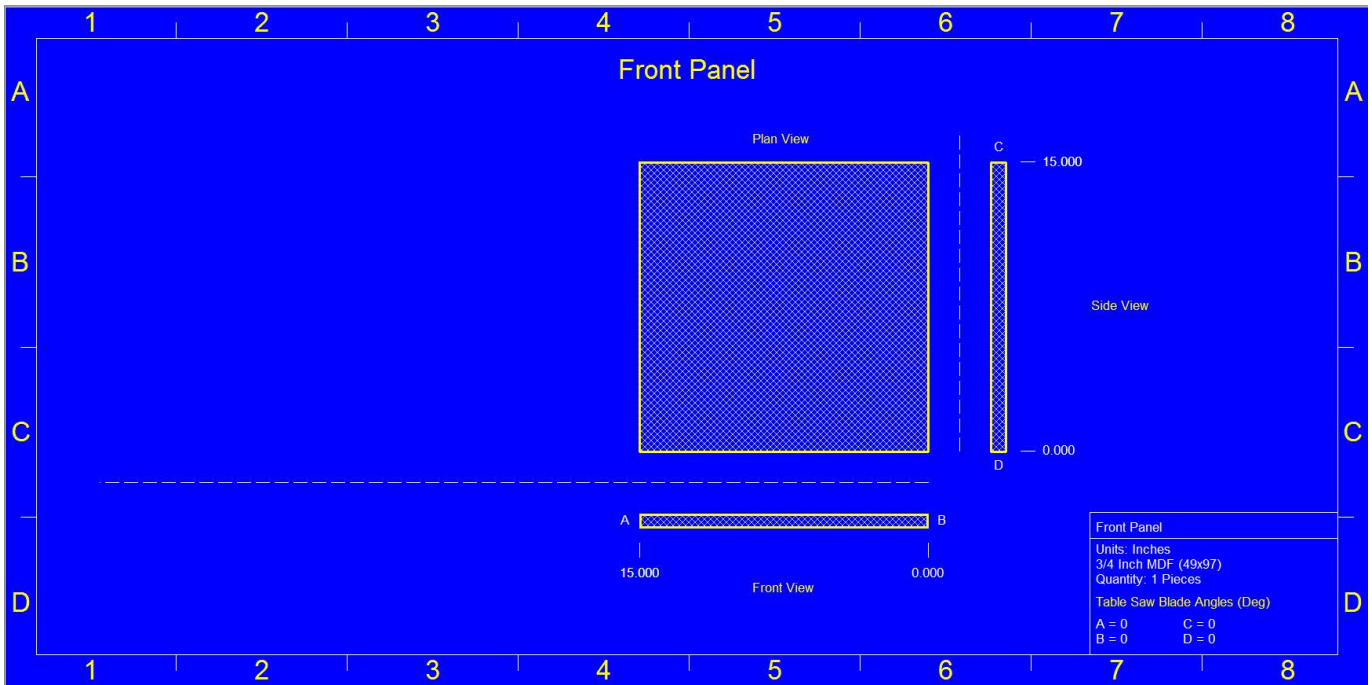

Panel Cut Sheets