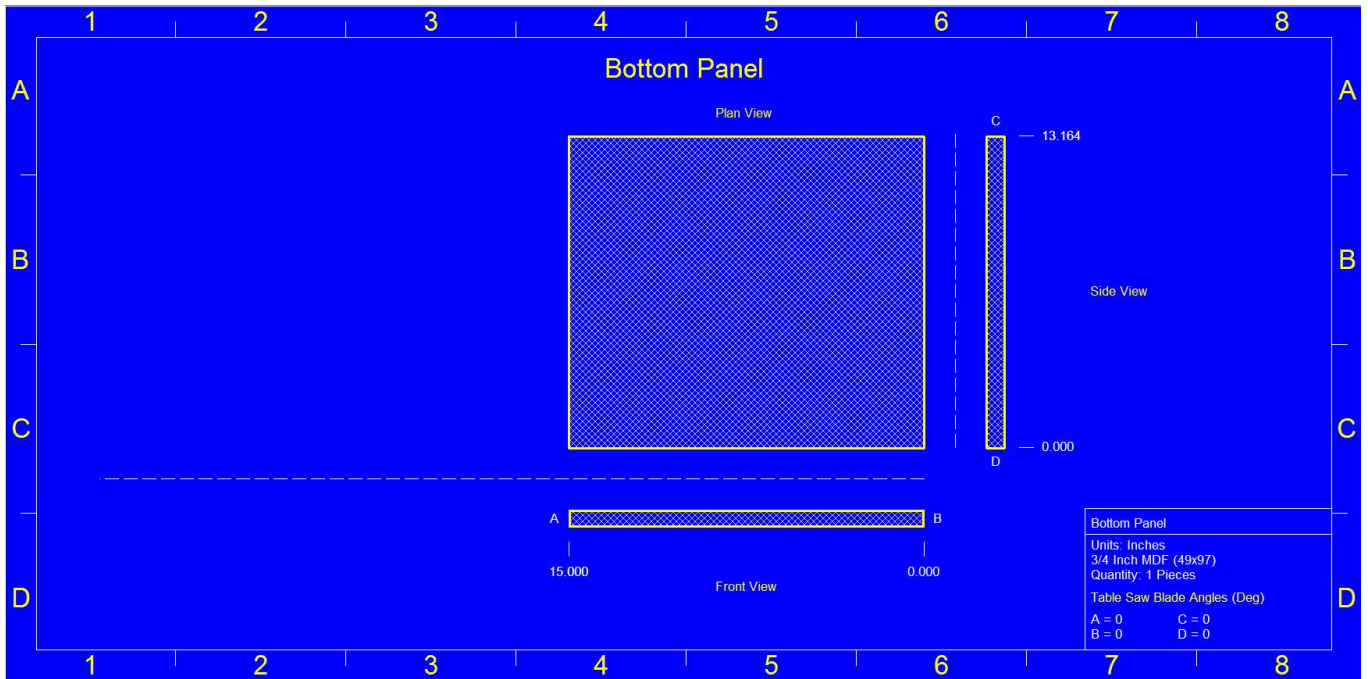

This enclosure is meant for a SINGLE (1) HiQ 12" Sealed

Specs: 1.25 cuft net

Exterior Dimensions: 15"H x 14.664"D x 15"W

Enclosure

Select

Driver Configuration

Qty

1

Back Chamber

Vb1 (ft<sup>3</sup>) 1.250

Q 0.670

3D Viewport

Back Chamber	
Vb1 (ft <sup>3</sup> )	1.250
Driver (ft <sup>3</sup> )	0.138
Bracing (ft <sup>3</sup> )	0.000
Total (ft <sup>3</sup> )	1.388
Total Volume	
Total (ft <sup>3</sup> )	1.388
External Dimensions	
H (in)	15.000
D (in)	14.664
W (in)	15.000

# Panel Cut Sheets