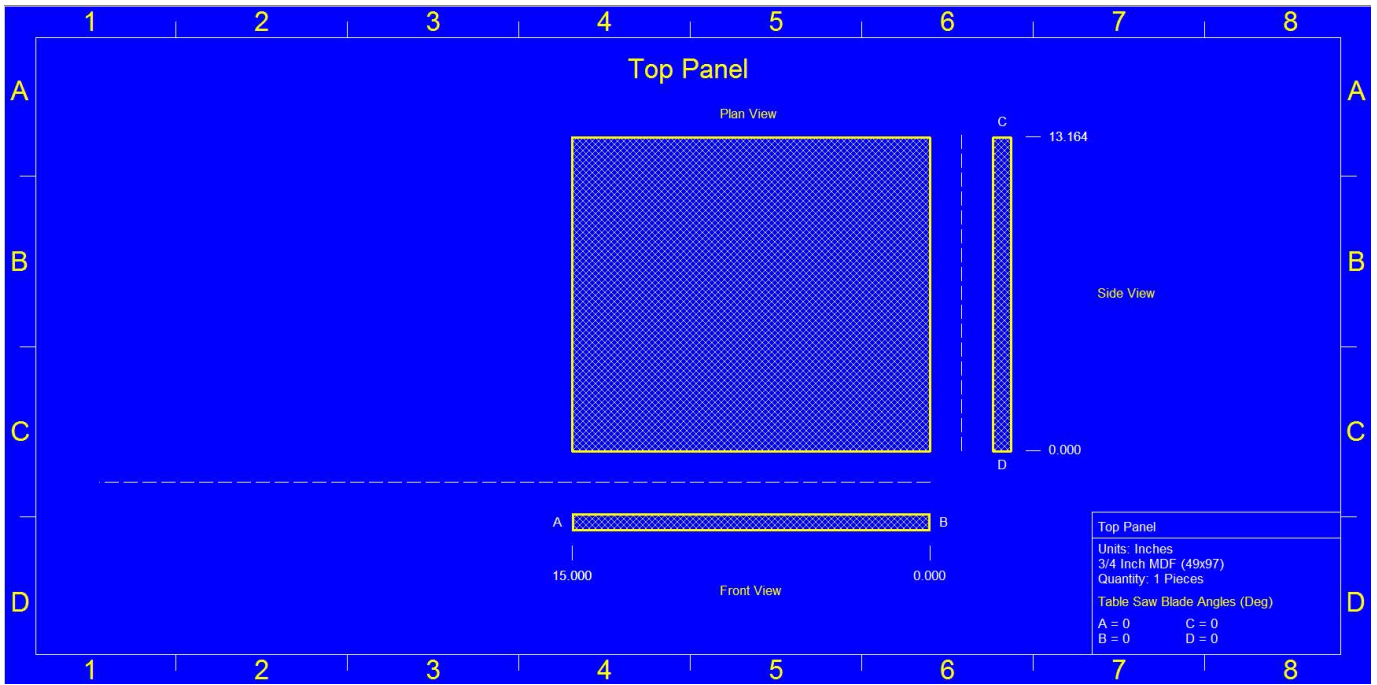

This enclosure is meant for a SINGLE (1) HiQ 12" Sealed

Specs: 1.25 cuft net

Exterior Dimensions: 15"H x 14.664"D x 15"W

Enclosure

Select

Driver Configuration

Qty

1

Back Chamber

Vb1 (ft<sup>3</sup>) 1.250

Q 0.670

3D Viewport

Back Chamber	
Vb1 (ft <sup>3</sup> )	1.250
Driver (ft <sup>3</sup> )	0.138
Bracing (ft <sup>3</sup> )	0.000
Total (ft <sup>3</sup> )	1.388
Total Volume	
Total (ft <sup>3</sup> )	1.388
External Dimensions	
H (in)	15.000
D (in)	14.664
W (in)	15.000

# Panel Cut Sheets