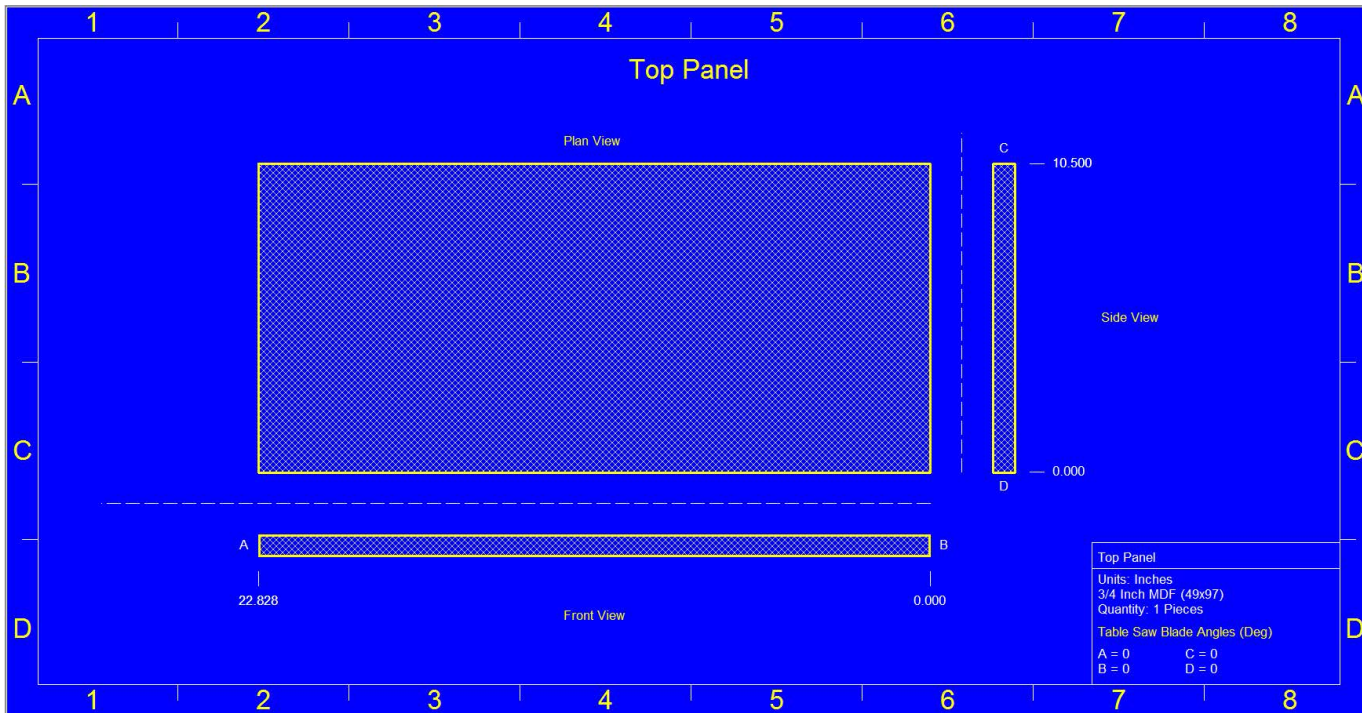

This enclosure is meant for a SINGLE (1) HiQ 8" Ported

Specs: 0.7 cuft net Tuned to 34 Hz
Exterior Dimensions: 10"H x 12"D x 22.828"W
Port Specs: 8.5"H x 1.0"W x 25.673"L

(Port is designed in a way that it is the same height at the internal enclosure height so placement on the enclosure can be on the front or side)

Port

Panel Cut Sheets

Panel Cut Sheets

Panel Cut Sheets