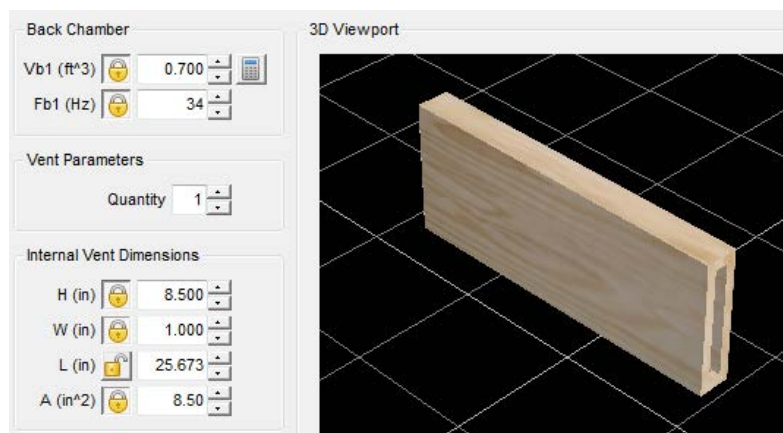

This enclosure is meant for a SINGLE (1) HiQ 8" Ported

Specs: 0.7 cuft net Tuned to 34 Hz
Exterior Dimensions: 10"H x 12"D x 22.828"W
Port Specs: 8.5"H x 1.0"W x 25.673"L

(Port is designed in a way that it is the same height at the internal enclosure height so placement on the enclosure can be on the front or side)

Port

Panel Cut Sheets

Panel Cut Sheets

Panel Cut Sheets