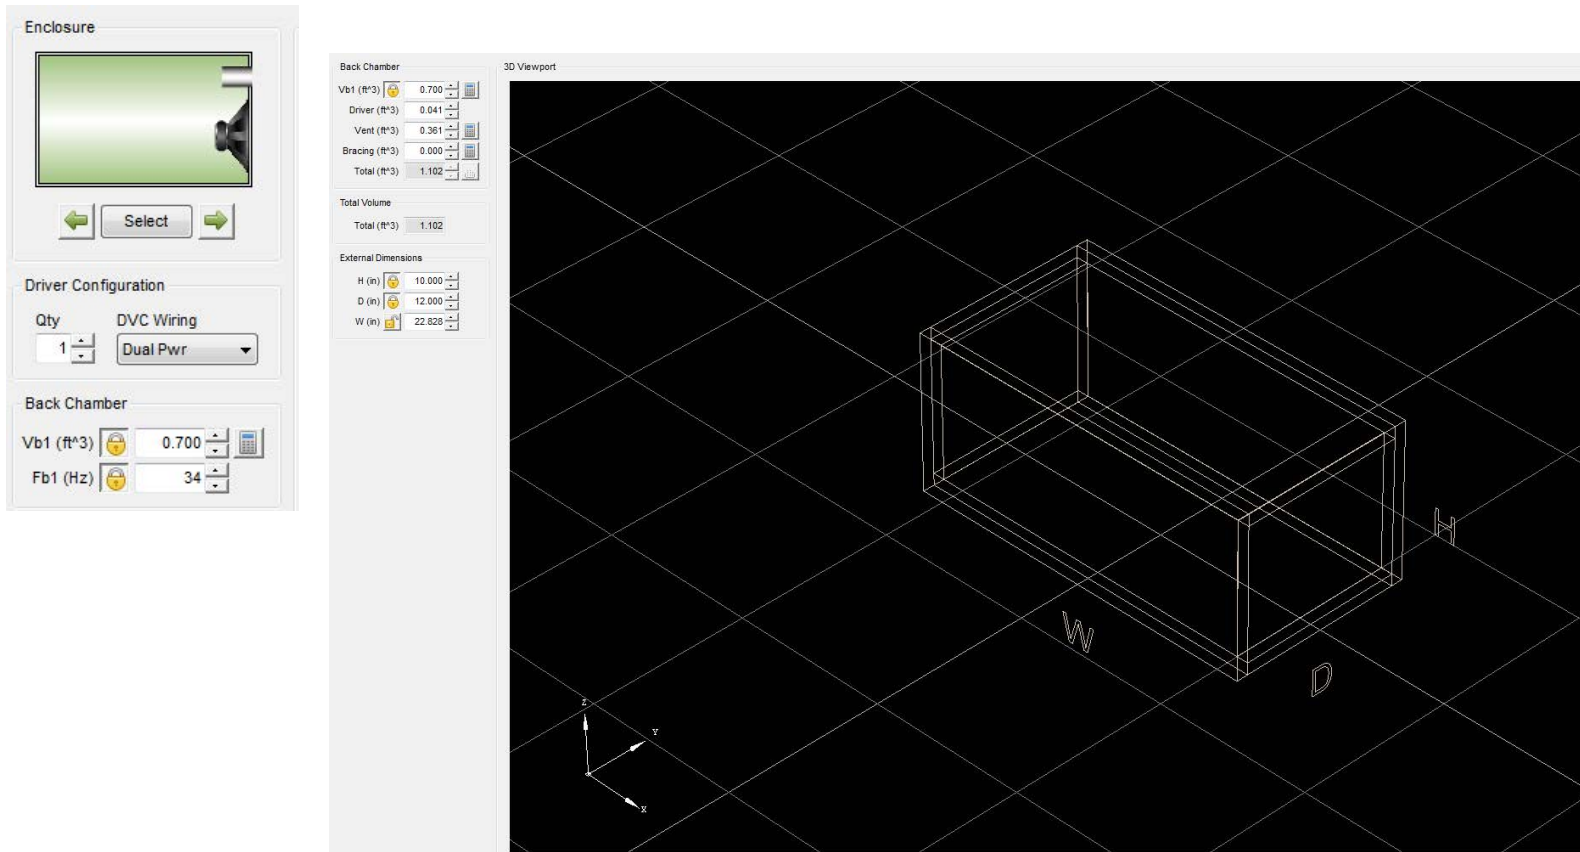

This enclosure is meant for a SINGLE (1) HiQ 8" Ported

Specs: 0.7 cuft net Tuned to 34 Hz
Exterior Dimensions: 10"H x 12"D x 22.828"W
Port Specs: 8.5"H x 1.0"W x 25.673"L

(Port is designed in a way that it is the same height at the internal enclosure height so placement on the enclosure can be on the front or side)

Port

Panel Cut Sheets

Panel Cut Sheets

Panel Cut Sheets