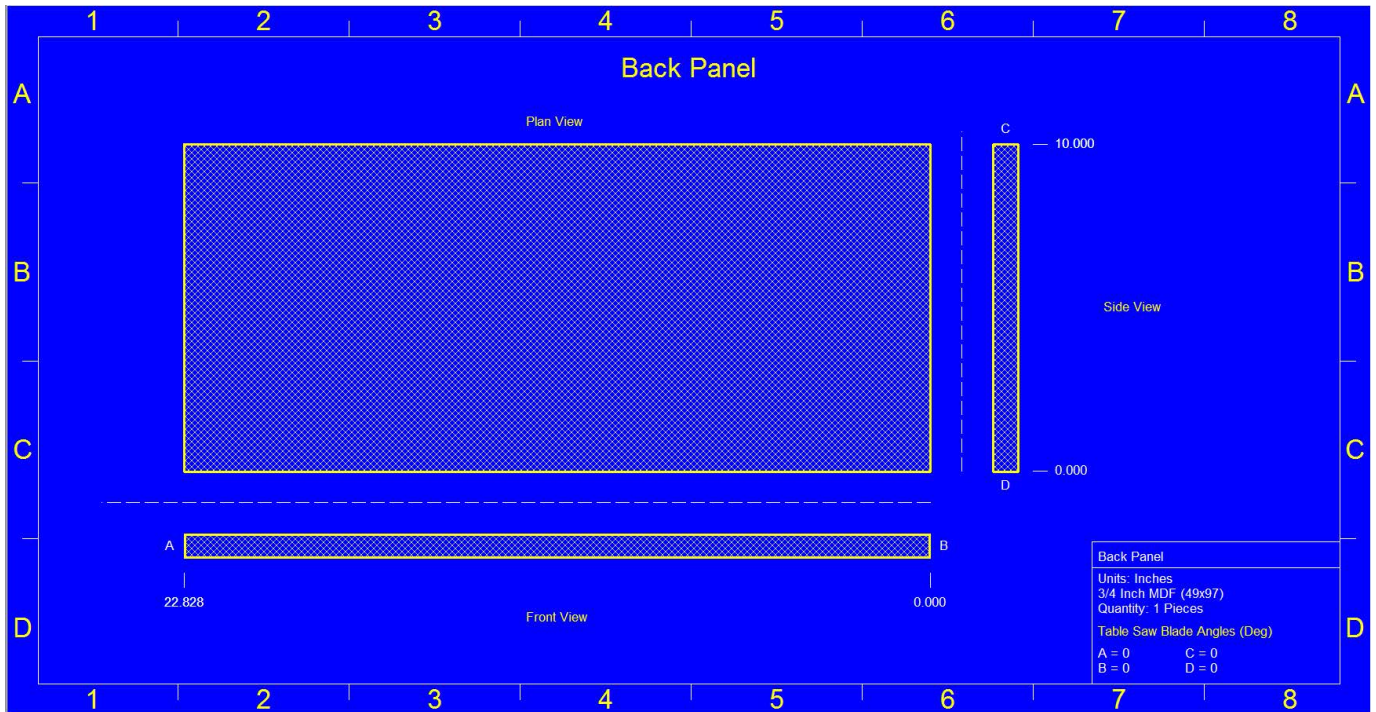

This enclosure is meant for a SINGLE (1) HiQ 8" Ported

Specs: 0.7 cuft net Tuned to 34 Hz
Exterior Dimensions: 10"H x 12"D x 22.828"W
Port Specs: 8.5"H x 1.0"W x 25.673"L

(Port is designed in a way that it is the same height at the internal enclosure height so placement on the enclosure can be on the front or side)

Port

Panel Cut Sheets

Panel Cut Sheets

Panel Cut Sheets