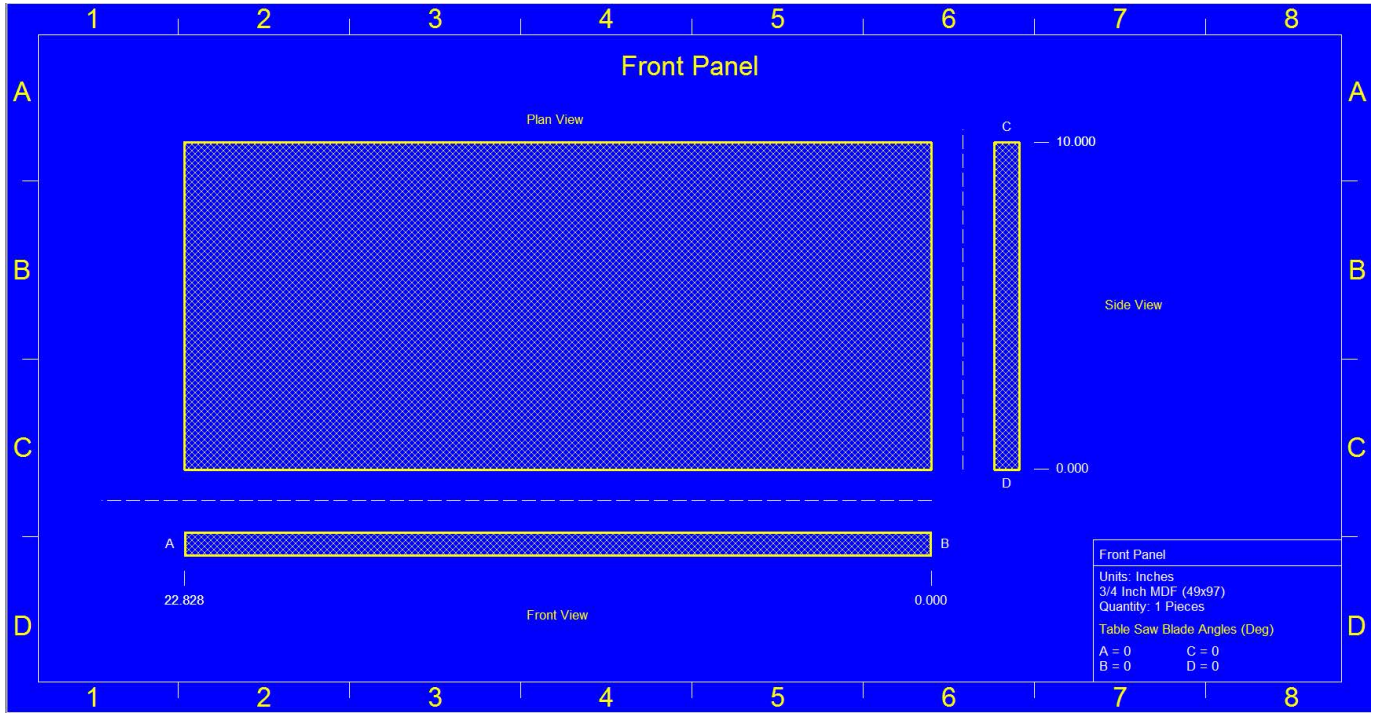

This enclosure is meant for a SINGLE (1) HiQ 8" Ported

Specs: 0.7 cuft net Tuned to 34 Hz
Exterior Dimensions: 10"H x 12"D x 22.828"W
Port Specs: 8.5"H x 1.0"W x 25.673"L

(Port is designed in a way that it is the same height at the internal enclosure height so placement on the enclosure can be on the front or side)

Port

Panel Cut Sheets

Panel Cut Sheets

Panel Cut Sheets