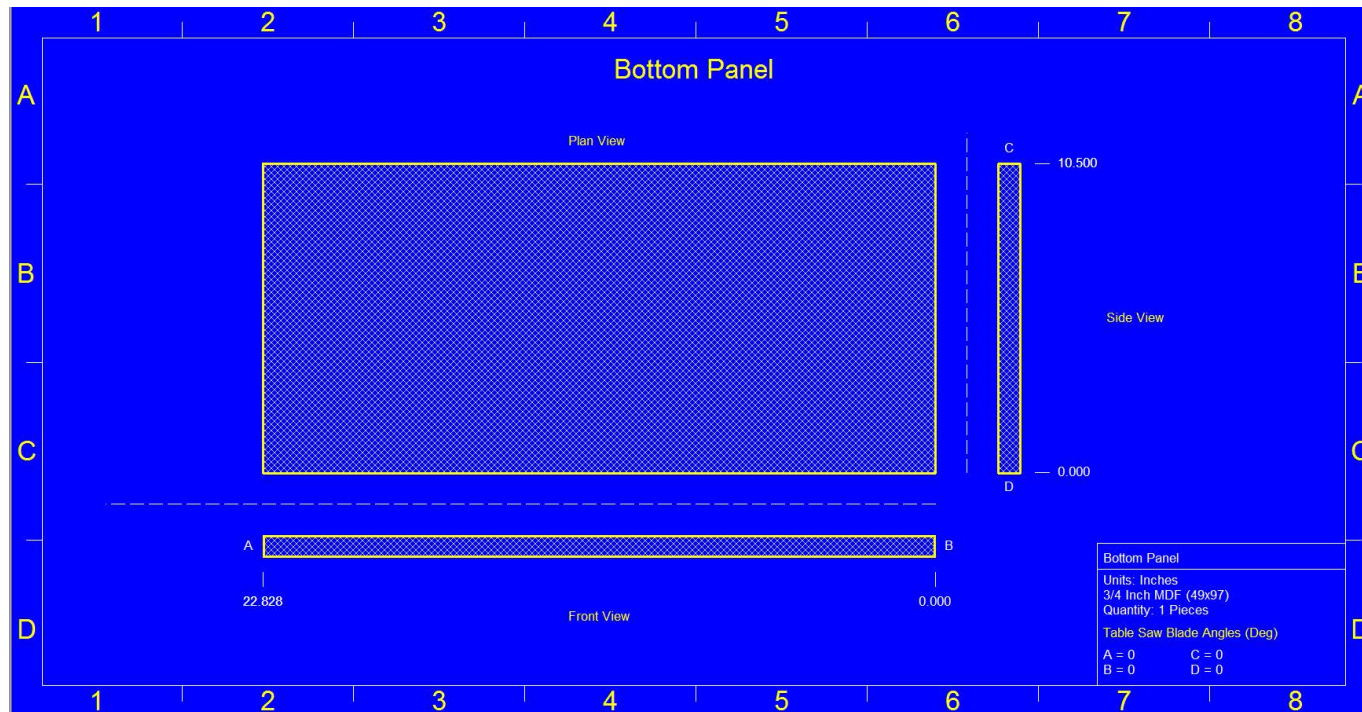

This enclosure is meant for a SINGLE (1) HiQ 8" Ported

Specs: 0.7 cuft net Tuned to 34 Hz
Exterior Dimensions: 10"H x 12"D x 22.828"W
Port Specs: 8.5"H x 1.0"W x 25.673"L

(Port is designed in a way that it is the same height at the internal enclosure height so placement on the enclosure can be on the front or side)

Port

Panel Cut Sheets

Panel Cut Sheets

Panel Cut Sheets