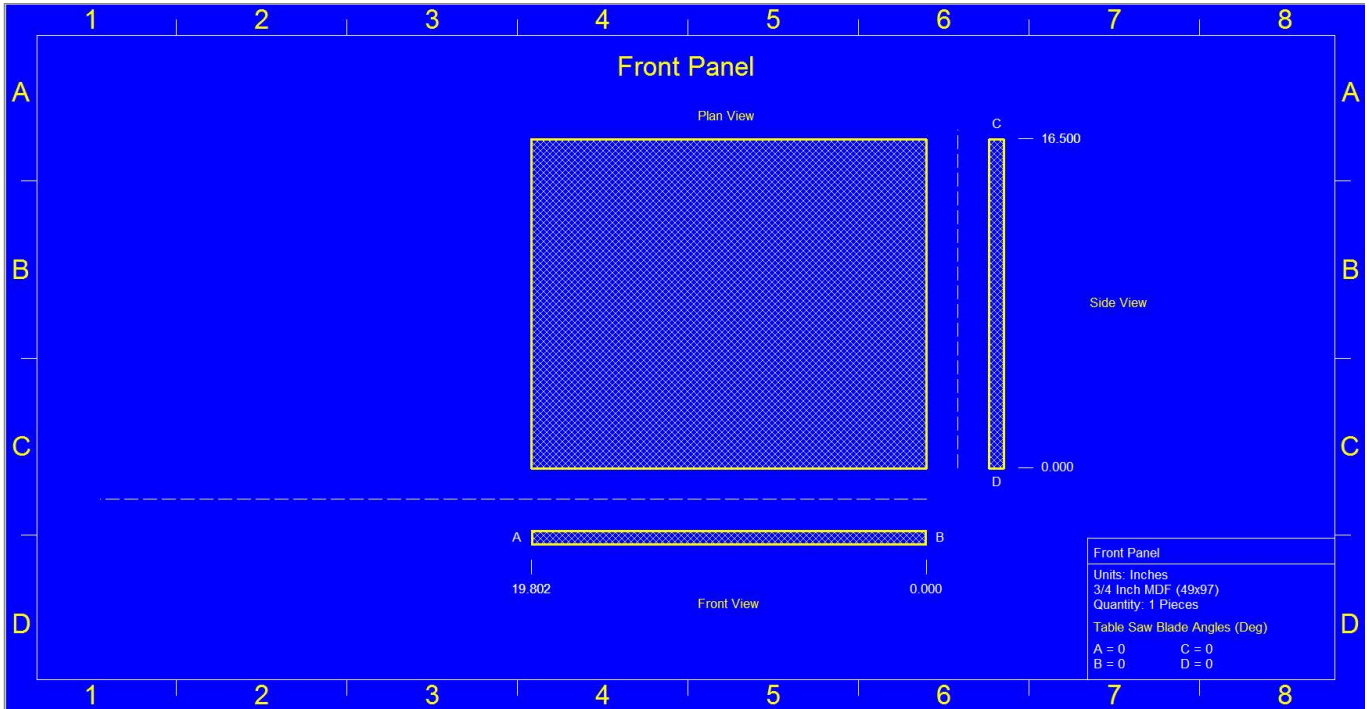

This enclosure is meant for a SINGLE (1) HiQ 12" 4th Order Band-Pass

Specs: 1.0 cuft net Sealed to 1.0 cuft net Ported Tuned to 63 Hz Exterior

Dimensions: 16.5"H x 16.5"D x 19.802"W

Interior Separation: W1 Sealed Side: 9.868" W2 Ported Side: 9.934" Port

Specs: 15"H x 1.0"W x 6.907"L

Port

Panel Cut Sheets

Panel Cut Sheets

Panel Cut Sheets