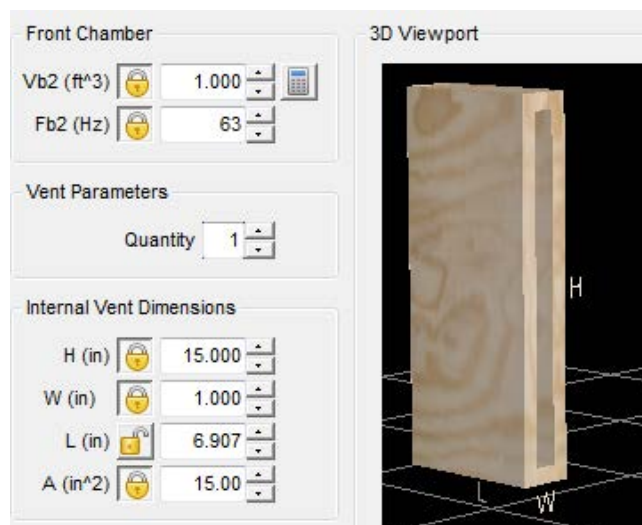

This enclosure is meant for a SINGLE (1) HiQ 12" 4th Order Band-Pass

Specs: 1.0 cuft net Sealed to 1.0 cuft net Ported Tuned to 63 Hz Exterior

Dimensions: 16.5"H x 16.5"D x 19.802"W

Interior Separation: W1 Sealed Side: 9.868" W2 Ported Side: 9.934" Port

Specs: 15"H x 1.0"W x 6.907"L

Port

Panel Cut Sheets

Panel Cut Sheets

Panel Cut Sheets