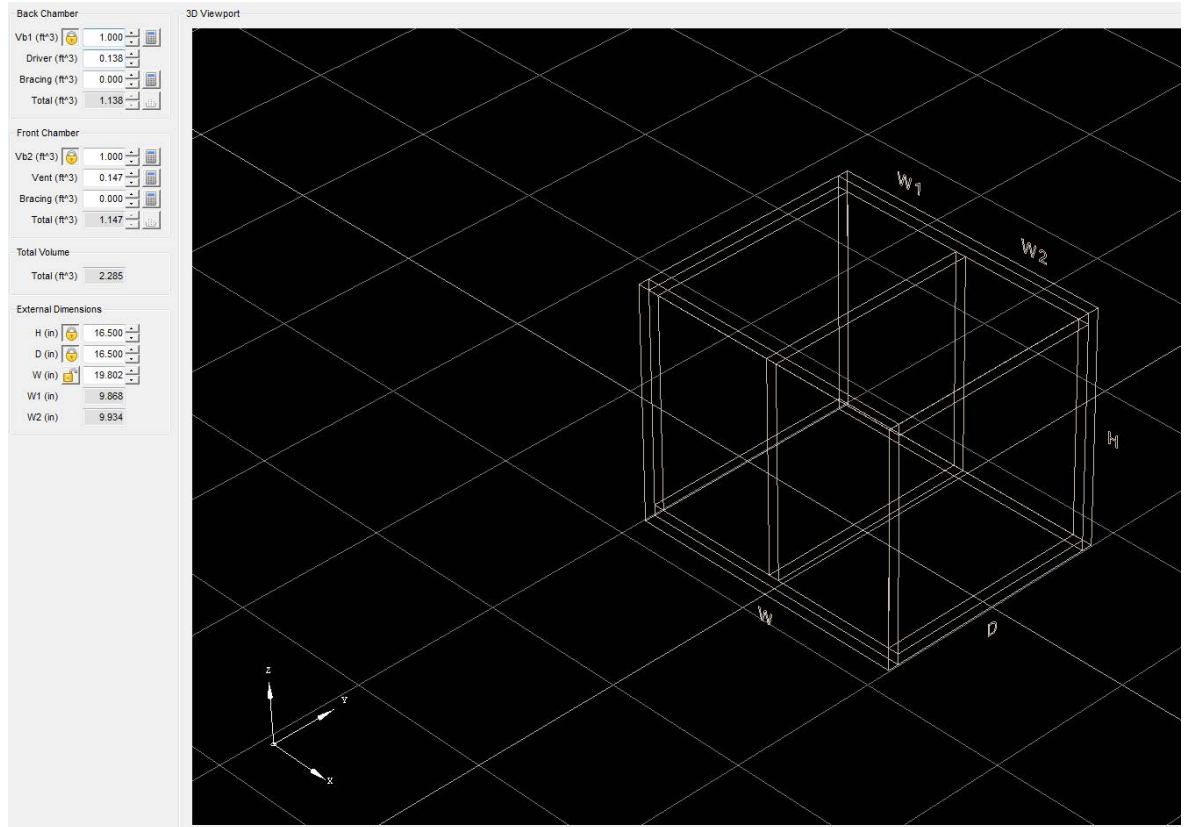

This enclosure is meant for a SINGLE (1) HiQ 12" 4th Order Band-Pass

Specs: 1.0 cuft net Sealed to 1.0 cuft net Ported Tuned to 63 Hz Exterior

Dimensions: 16.5"H x 16.5"D x 19.802"W

Interior Separation: W1 Sealed Side: 9.868" W2 Ported Side: 9.934" Port

Specs: 15"H x 1.0"W x 6.907"L

Port

Panel Cut Sheets

Panel Cut Sheets

Panel Cut Sheets