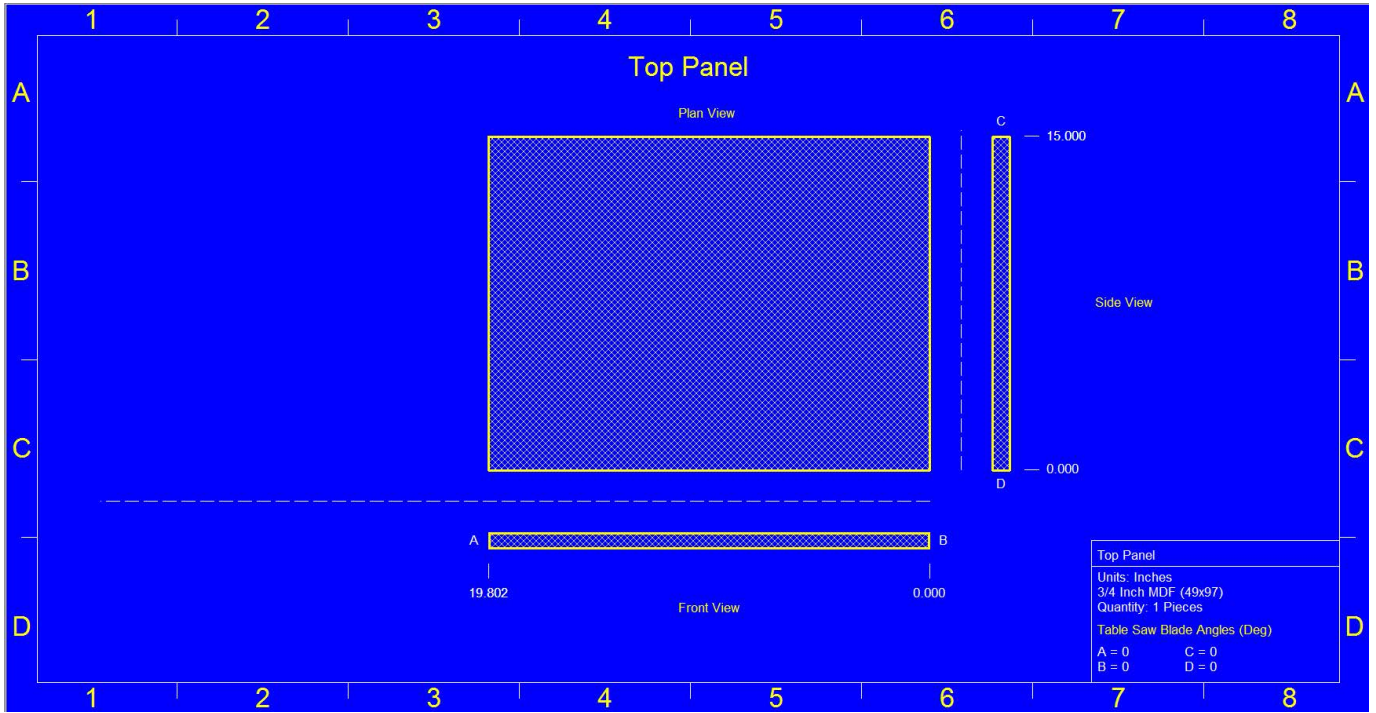

This enclosure is meant for a SINGLE (1) HiQ 12" 4th Order Band-Pass

Specs: 1.0 cuft net Sealed to 1.0 cuft net Ported Tuned to 63 Hz Exterior

Dimensions: 16.5"H x 16.5"D x 19.802"W

Interior Separation: W1 Sealed Side: 9.868" W2 Ported Side: 9.934" Port

Specs: 15"H x 1.0"W x 6.907"L

Port

Panel Cut Sheets

Panel Cut Sheets

Panel Cut Sheets