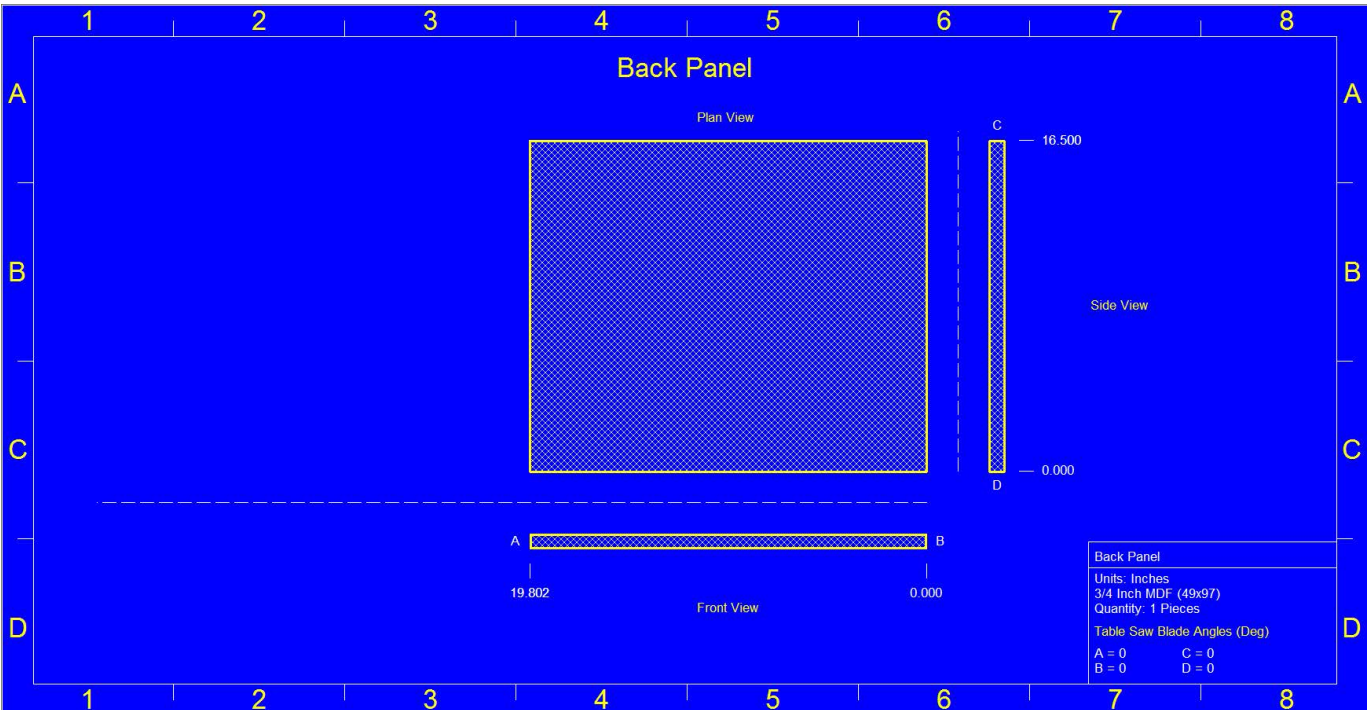

This enclosure is meant for a SINGLE (1) HiQ 12" 4th Order Band-Pass

Specs: 1.0 cuft net Sealed to 1.0 cuft net Ported Tuned to 63 Hz Exterior

Dimensions: 16.5"H x 16.5"D x 19.802"W

Interior Separation: W1 Sealed Side: 9.868" W2 Ported Side: 9.934" Port

Specs: 15"H x 1.0"W x 6.907"L

Port

Panel Cut Sheets

Panel Cut Sheets

Panel Cut Sheets