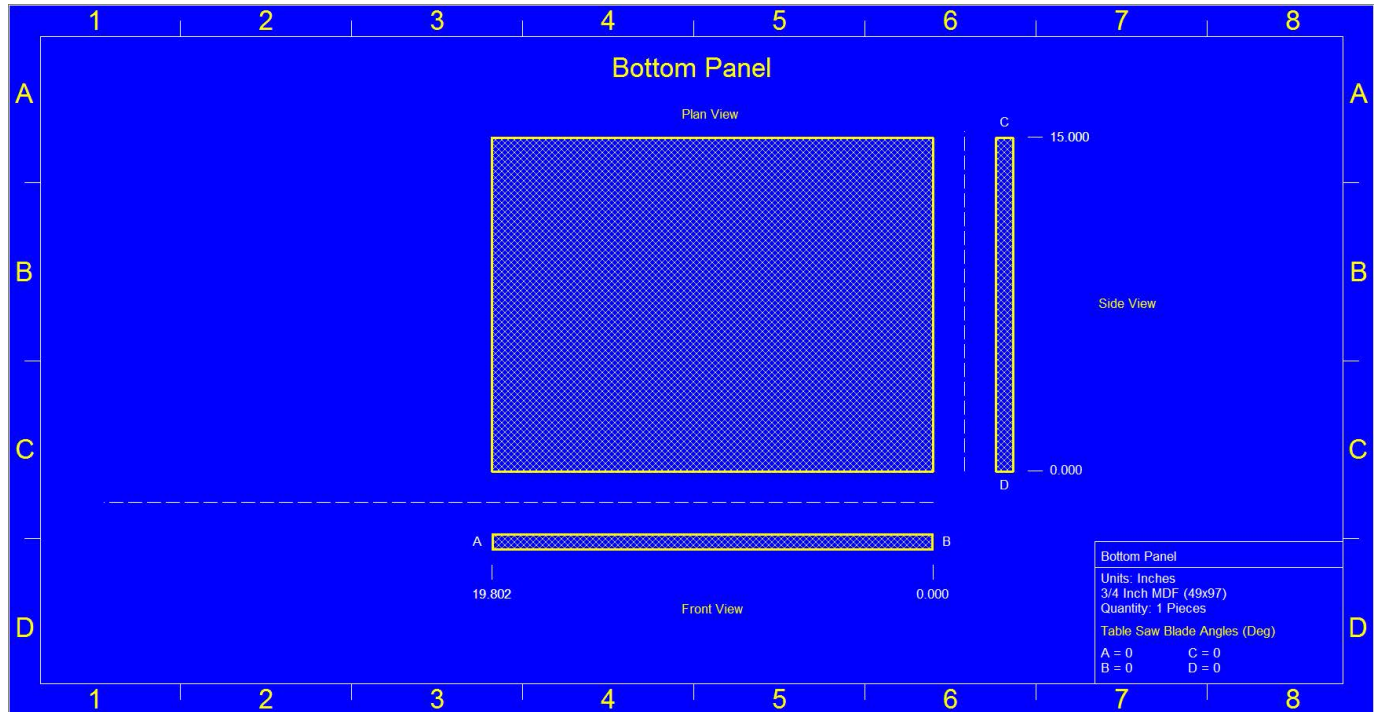

This enclosure is meant for a SINGLE (1) HiQ 12" 4th Order Band-Pass

Specs: 1.0 cuft net Sealed to 1.0 cuft net Ported Tuned to 63 Hz Exterior

Dimensions: 16.5"H x 16.5"D x 19.802"W

Interior Separation: W1 Sealed Side: 9.868" W2 Ported Side: 9.934" Port

Specs: 15"H x 1.0"W x 6.907"L

Port

Panel Cut Sheets

Panel Cut Sheets

Panel Cut Sheets