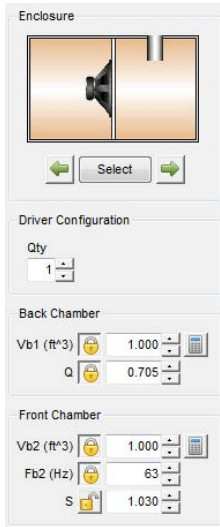

This enclosure is meant for a SINGLE (1) HiQ 12" 4th Order Band-Pass

Specs: 1.0 cuft net Sealed to 1.0 cuft net Ported Tuned to 63 Hz Exterior

Dimensions: 16.5"H x 16.5"D x 19.802"W

Interior Separation: W1 Sealed Side: 9.868" W2 Ported Side: 9.934" Port

Specs: 15"H x 1.0"W x 6.907"L

Port

Panel Cut Sheets

Panel Cut Sheets

Panel Cut Sheets