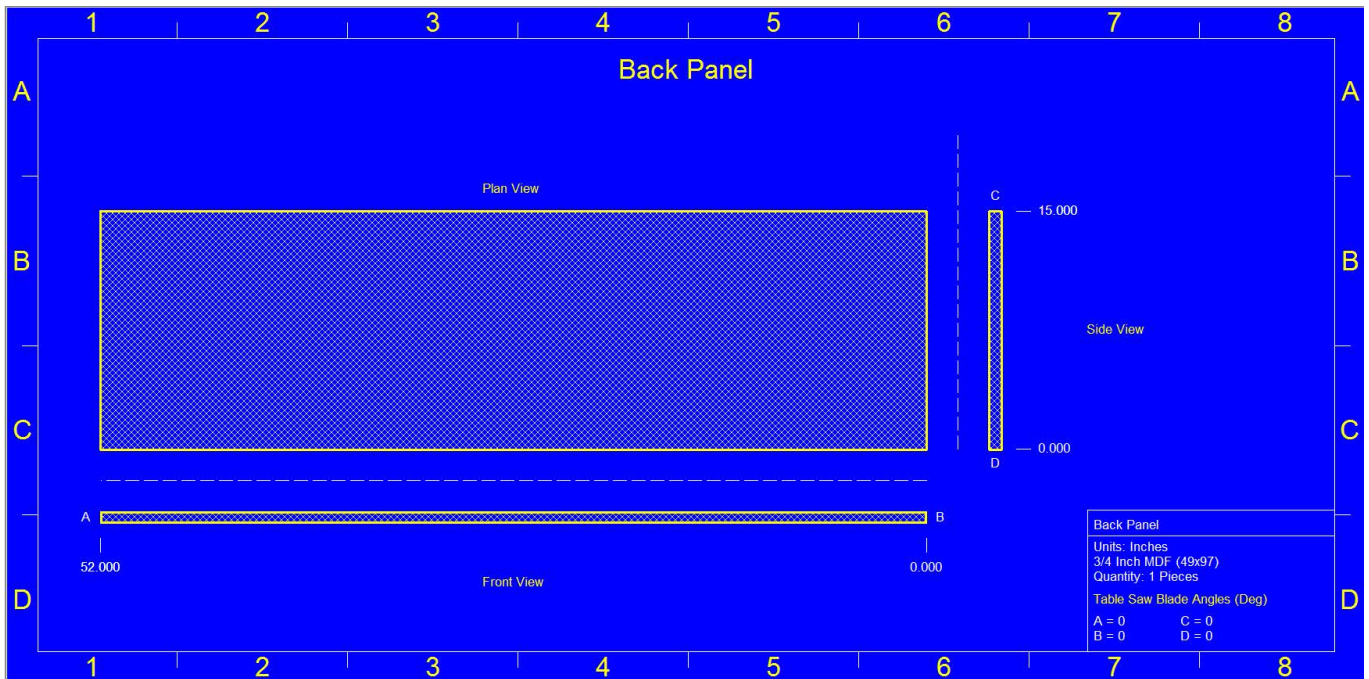

Panel Cut Sheets