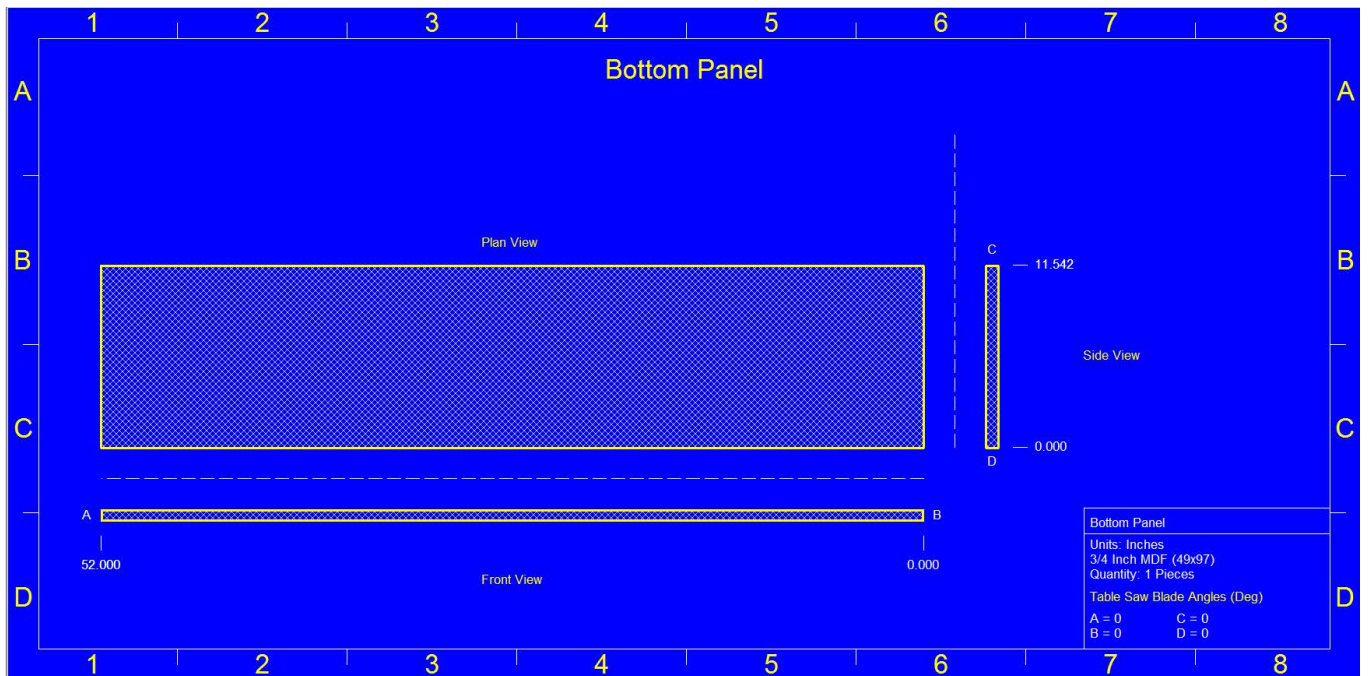

Total (ft³) 4.554

Total Volume

Total (ft³) 4.554

External Dimensions

H (in) 15.000

D (in) 13.042

W (in) 52.000

Panel Cut Sheets