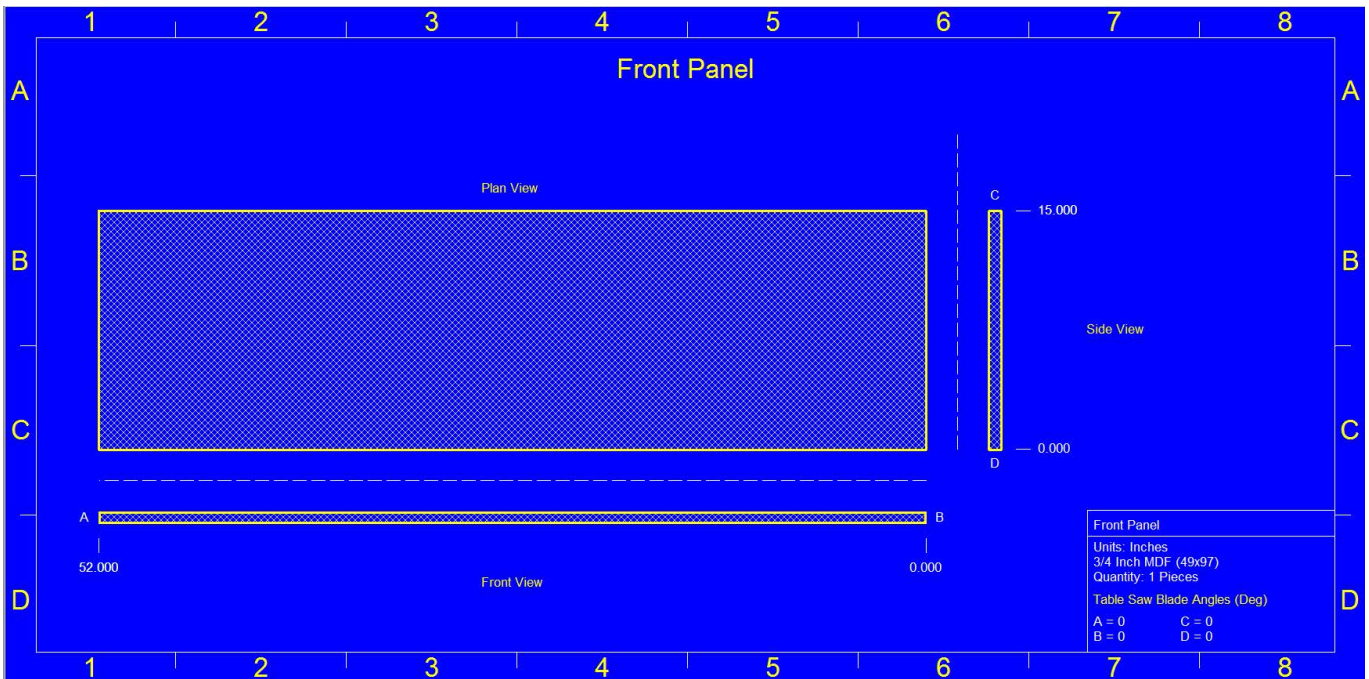

Panel Cut Sheets