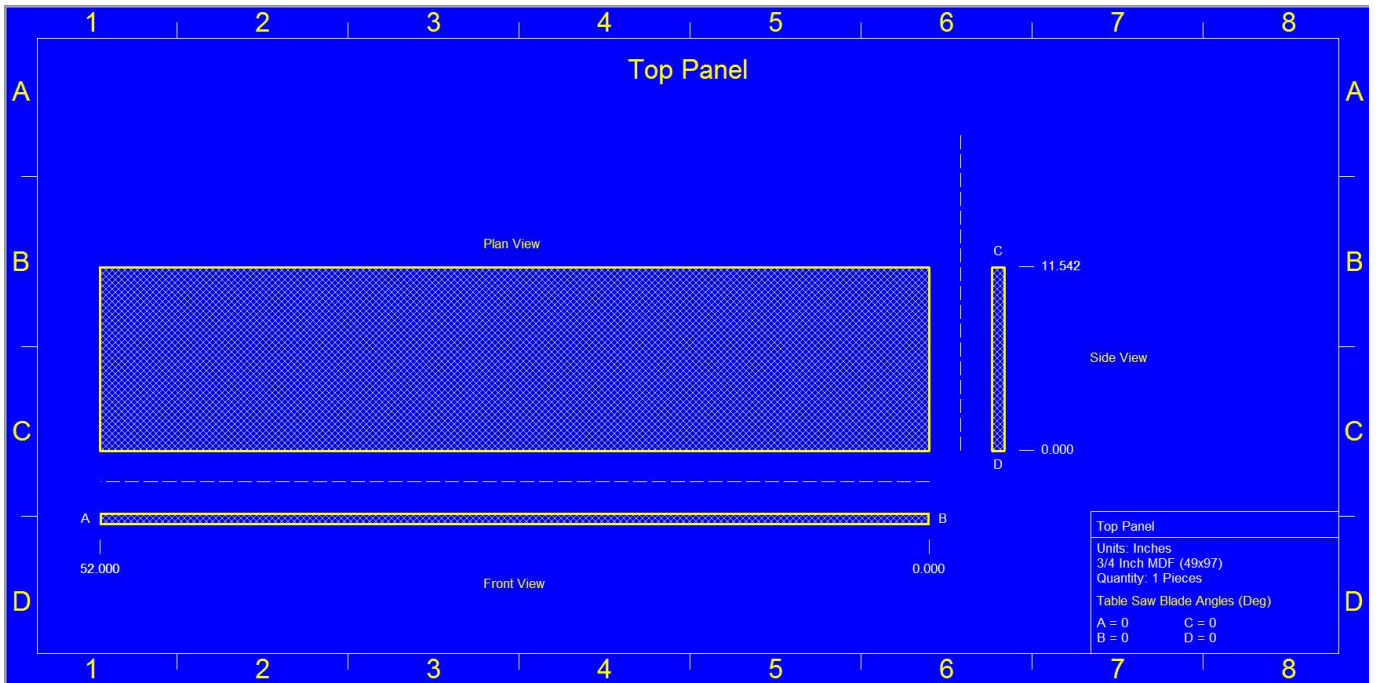

This enclosure is meant for a QUAD (4) HiQ 12" Sealed

Specs: 4.0 cuft net

Exterior Dimensions: 15"H x 13.042"D x 52"W

Enclosure

Select

Driver Configuration

Qty

4

Total (ft³) 4.554

Total Volume

Total (ft³) 4.554

External Dimensions

H (in) 15.000

D (in) 13.042

W (in) 52.000

Panel Cut Sheets