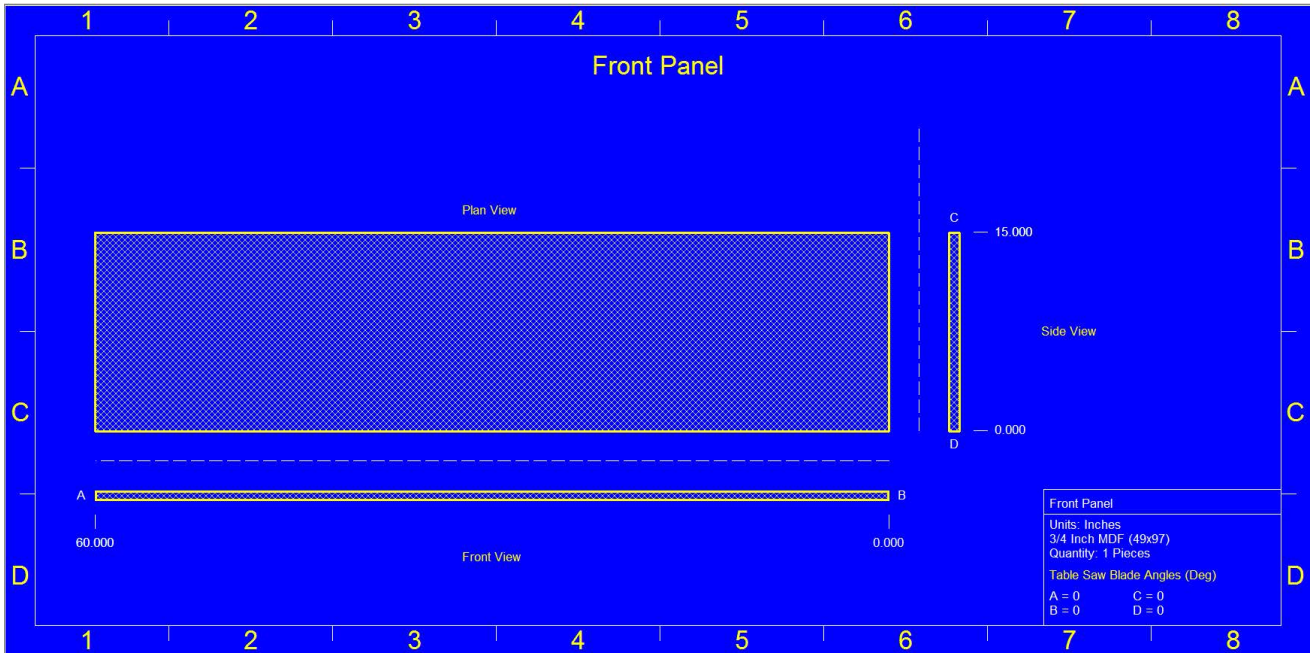

This enclosure is meant for a QUAD (4) HiQ 12" Ported

Specs: 6.0 cuft net Tuned to 33 Hz
Exterior Dimensions: 15"H x 19.396"D x 60"W
Port Specs: 13.5"H x 6"W x 25.712"L

(Port is designed in a way that it is the same height at the internal enclosure height so placement on the enclosure can be on the front or side)

Port

Panel Cut Sheets

Panel Cut Sheets

Panel Cut Sheets