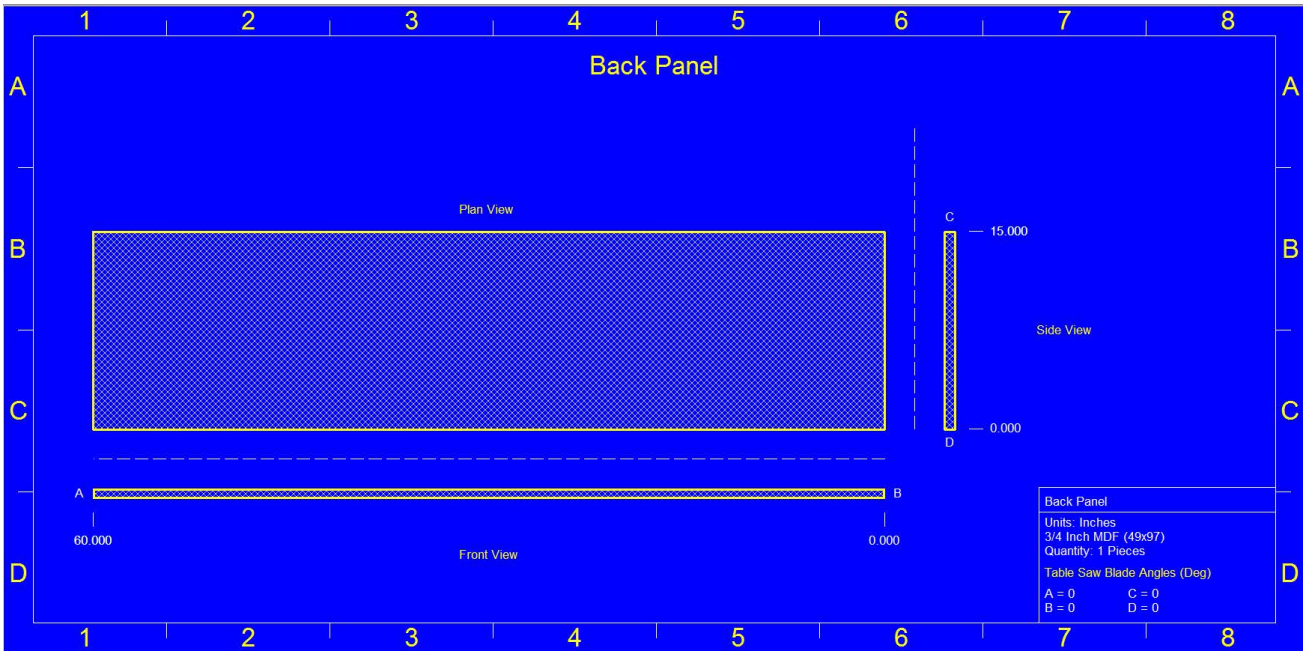

This enclosure is meant for a QUAD (4) HiQ 12" Ported

Specs: 6.0 cuft net Tuned to 33 Hz
Exterior Dimensions: 15"H x 19.396"D x 60"W
Port Specs: 13.5"H x 6"W x 25.712"L

(Port is designed in a way that it is the same height at the internal enclosure height so placement on the enclosure can be on the front or side)

Port

Panel Cut Sheets

Panel Cut Sheets

Panel Cut Sheets