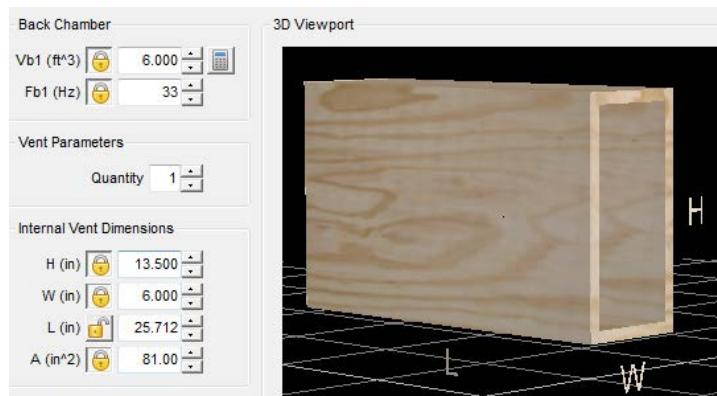

This enclosure is meant for a QUAD (4) HiQ 12" Ported

Specs: 6.0 cuft net Tuned to 33 Hz
Exterior Dimensions: 15"H x 19.396"D x 60"W
Port Specs: 13.5"H x 6"W x 25.712"L

(Port is designed in a way that it is the same height at the internal enclosure height so placement on the enclosure can be on the front or side)

Port

Panel Cut Sheets

Panel Cut Sheets

Panel Cut Sheets