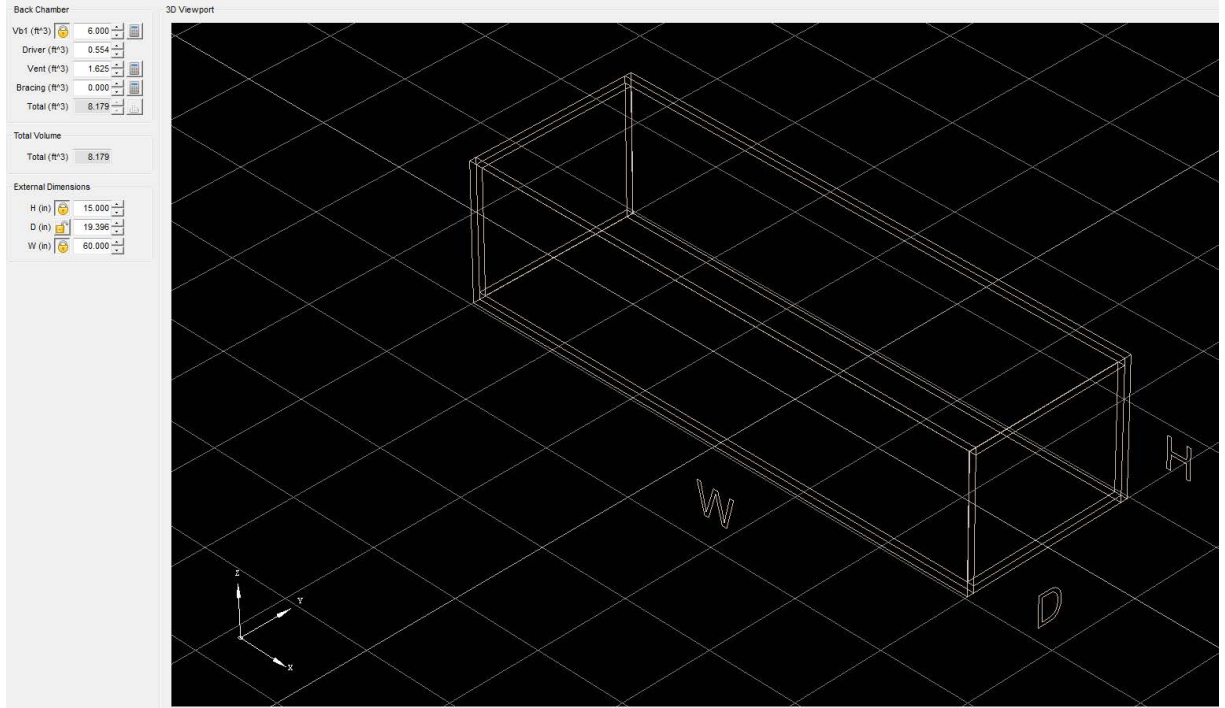

This enclosure is meant for a QUAD (4) HiQ 12" Ported

Specs: 6.0 cuft net Tuned to 33 Hz
Exterior Dimensions: 15"H x 19.396"D x 60"W
Port Specs: 13.5"H x 6"W x 25.712"L

(Port is designed in a way that it is the same height at the internal enclosure height so placement on the enclosure can be on the front or side)

Port

Panel Cut Sheets

Panel Cut Sheets

Panel Cut Sheets