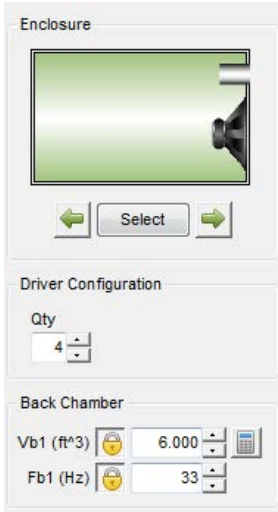

This enclosure is meant for a QUAD (4) HiQ 12" Ported

Specs: 6.0 cuft net Tuned to 33 Hz
Exterior Dimensions: 15"H x 19.396"D x 60"W
Port Specs: 13.5"H x 6"W x 25.712"L

(Port is designed in a way that it is the same height at the internal enclosure height so placement on the enclosure can be on the front or side)