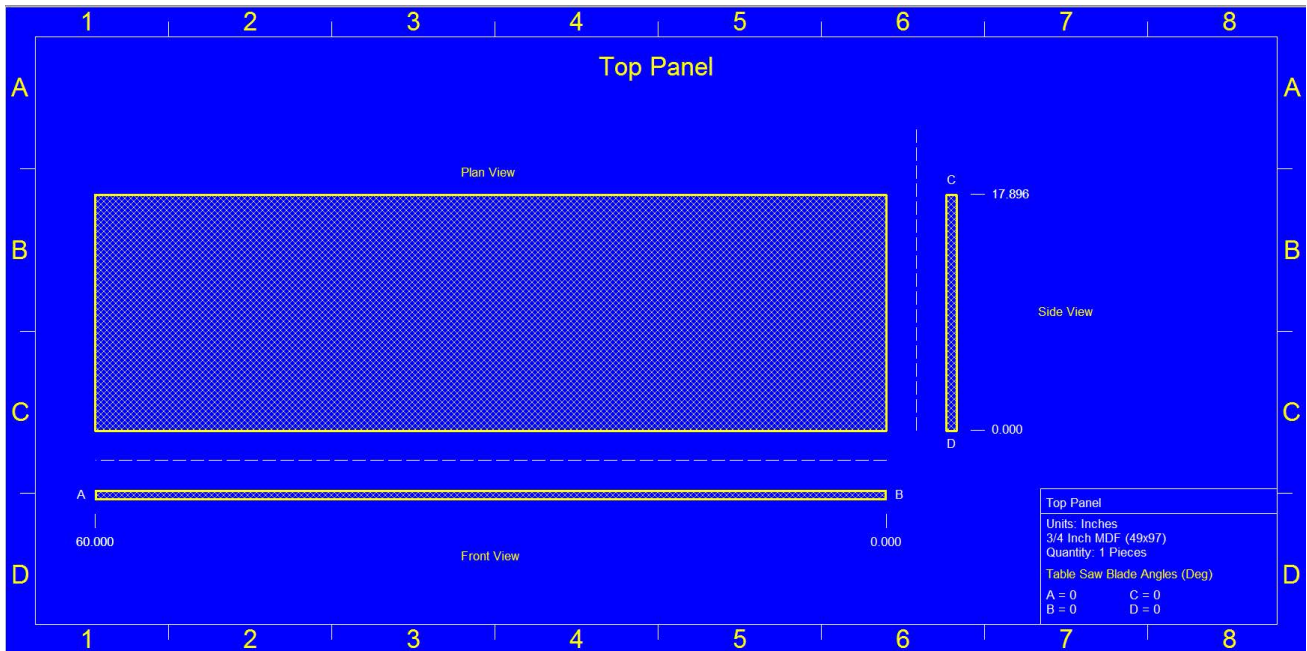

This enclosure is meant for a QUAD (4) HiQ 12" Ported

Specs: 6.0 cuft net Tuned to 33 Hz
Exterior Dimensions: 15"H x 19.396"D x 60"W
Port Specs: 13.5"H x 6"W x 25.712"L

(Port is designed in a way that it is the same height at the internal enclosure height so placement on the enclosure can be on the front or side)

Port

Panel Cut Sheets

Panel Cut Sheets

Panel Cut Sheets