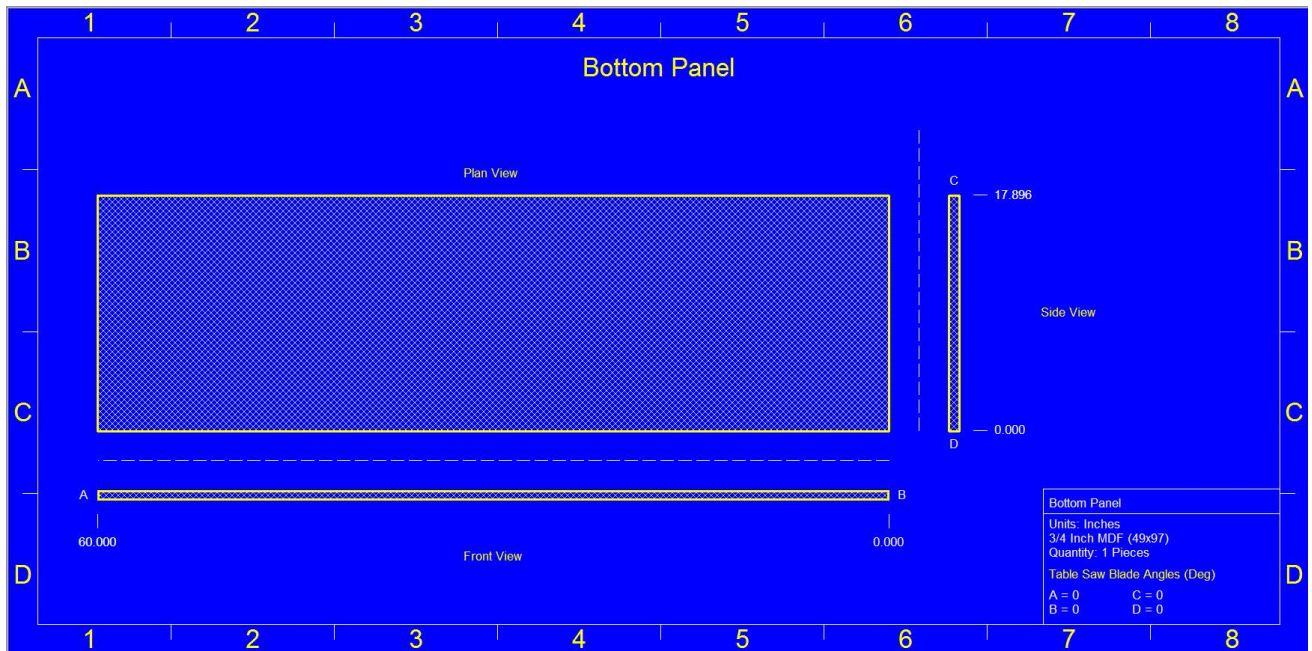

This enclosure is meant for a QUAD (4) HiQ 12" Ported

Specs: 6.0 cuft net Tuned to 33 Hz
Exterior Dimensions: 15"H x 19.396"D x 60"W
Port Specs: 13.5"H x 6"W x 25.712"L

(Port is designed in a way that it is the same height at the internal enclosure height so placement on the enclosure can be on the front or side)

Port

Panel Cut Sheets

Panel Cut Sheets

Panel Cut Sheets