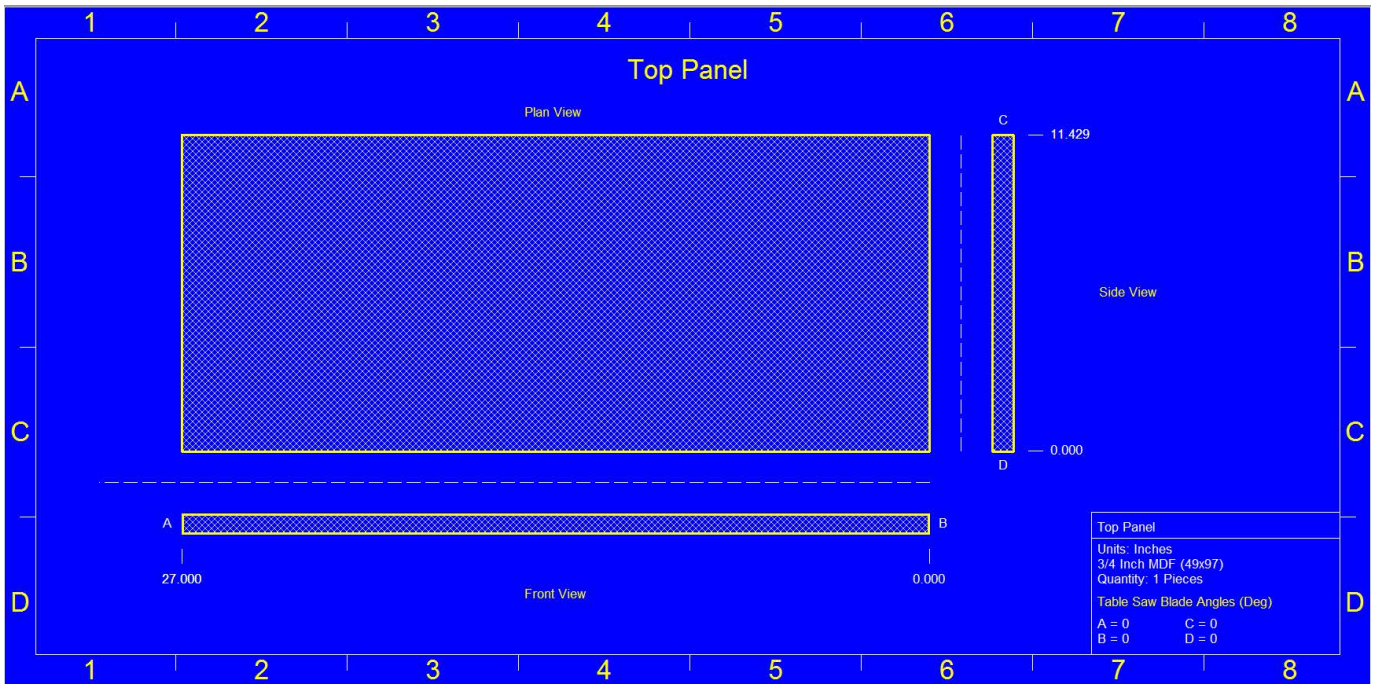

This enclosure is meant for a DUAL (2) HiQ 12" Sealed

Specs: 2.0 cuft net
Exterior Dimensions: 15"H x 12.929"D x 27"W

Enclosure

Select

Driver Configuration

Qty

2

Back Chamber

Total Volume

Total (ft³) 2.277

External Dimensions

H (in) 15.000

D (in) 12.929

W (in) 27.000

Panel Cut Sheets

Panel Cut Sheets