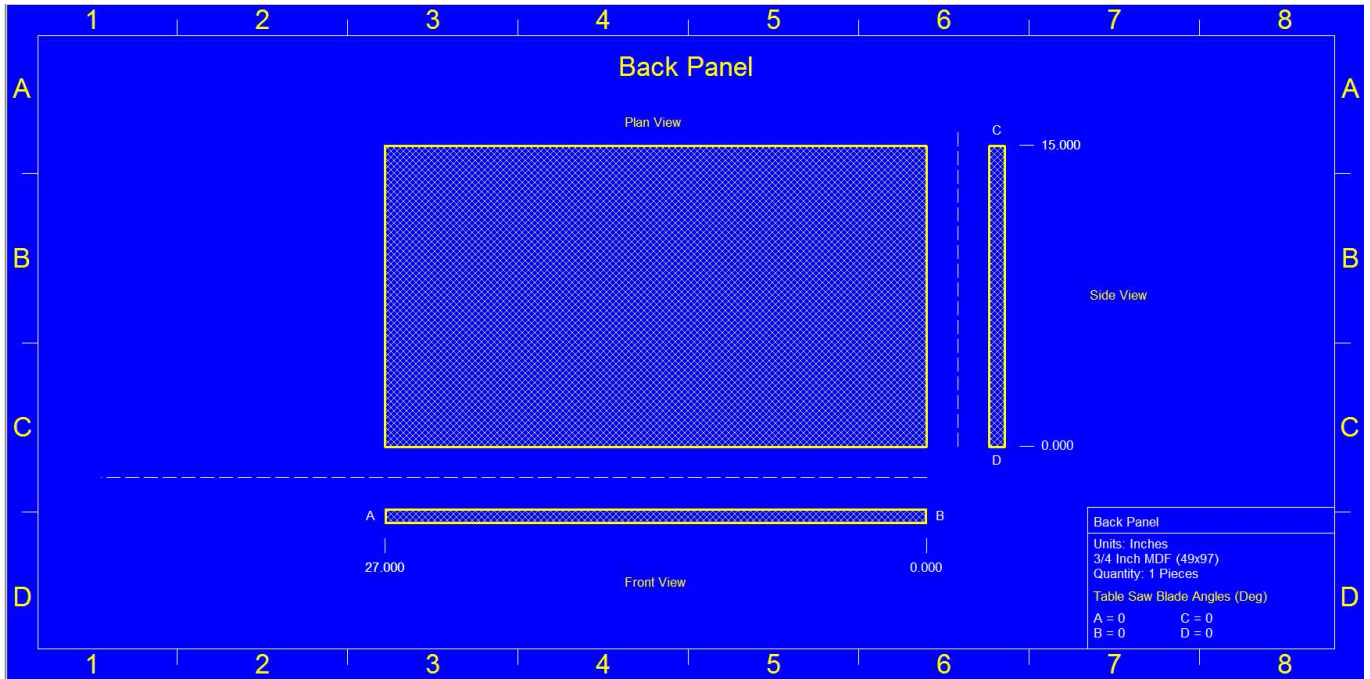

This enclosure is meant for a DUAL (2) HiQ 12" Sealed

Specs: 2.0 cuft net
Exterior Dimensions: 15"H x 12.929"D x 27"W

Enclosure

Select

Driver Configuration

Qty

2

Back Chamber

Total Volume

Total (ft³) 2.277

External Dimensions

H (in) 15.000

D (in) 12.929

W (in) 27.000

Panel Cut Sheets

Panel Cut Sheets