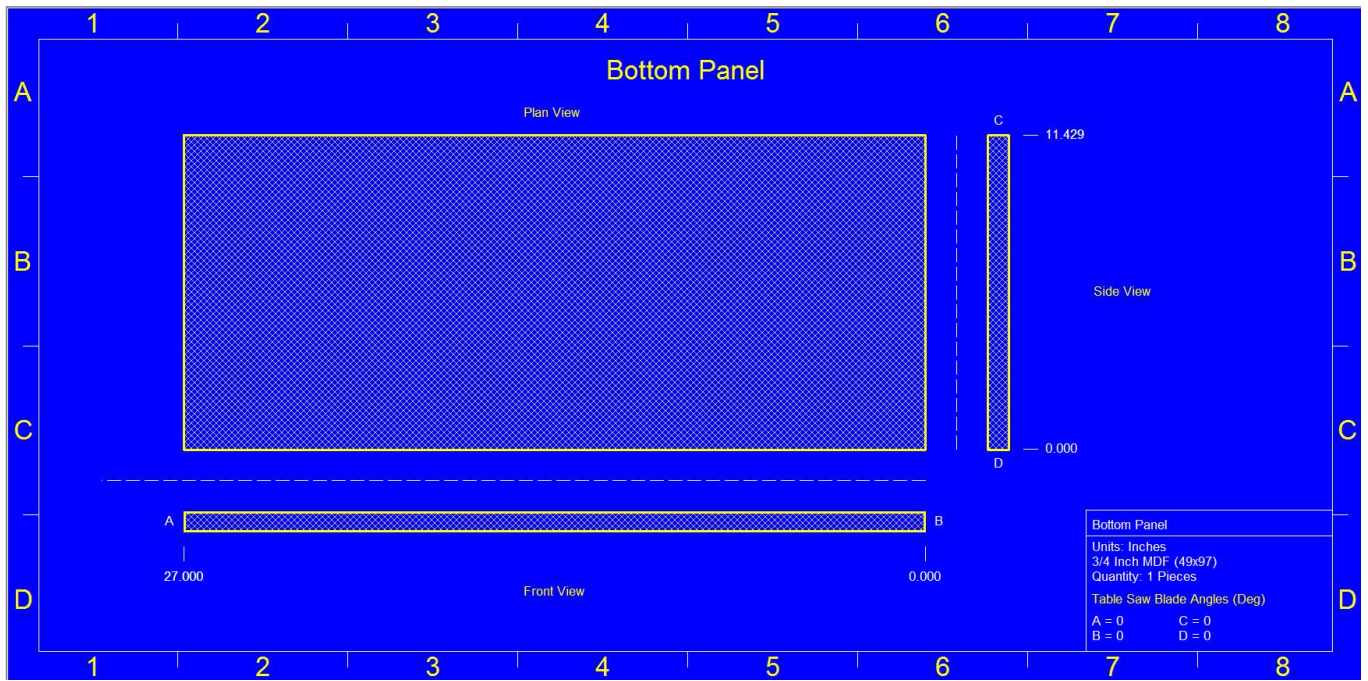

This enclosure is meant for a DUAL (2) HiQ 12" Sealed

Specs: 2.0 cuft net
Exterior Dimensions: 15"H x 12.929"D x 27"W

Enclosure

Select

Driver Configuration

Qty

2

Back Chamber

Total Volume

Total (ft³) 2.277

External Dimensions

H (in) 15.000

D (in) 12.929

W (in) 27.000

Panel Cut Sheets

Panel Cut Sheets