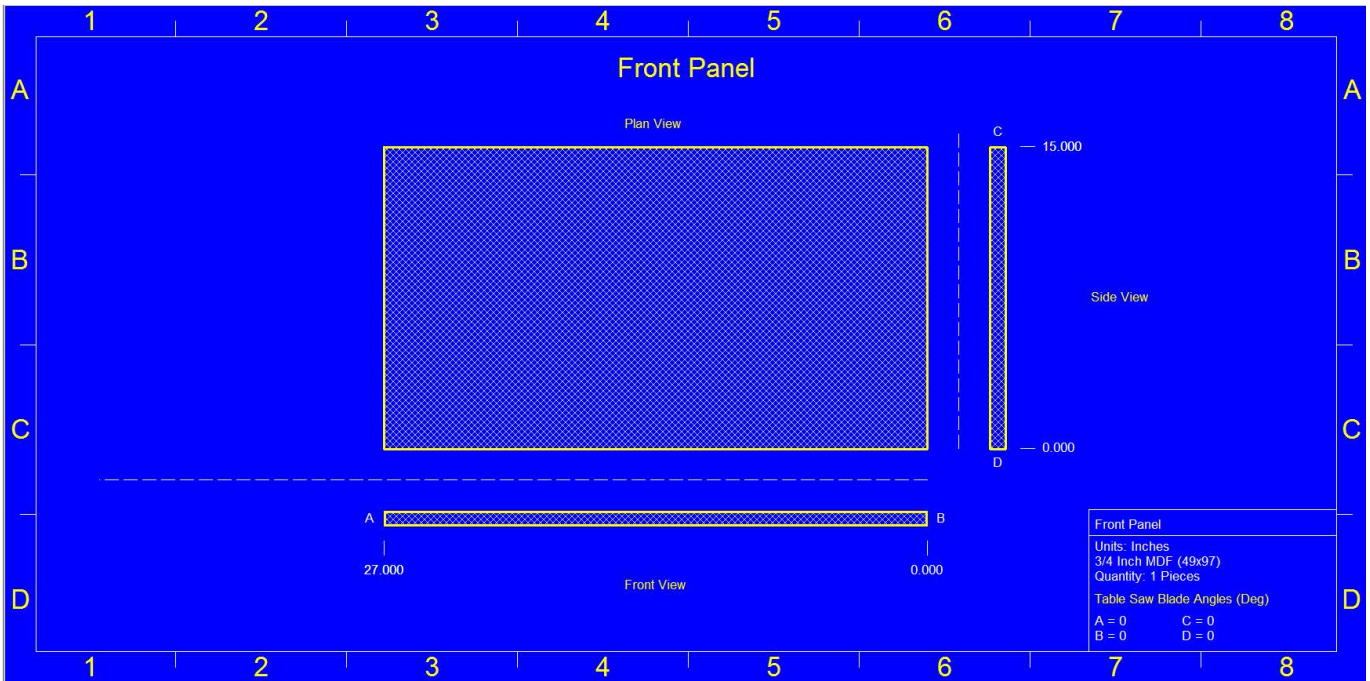

This enclosure is meant for a DUAL (2) HiQ 12" Sealed

Specs: 2.0 cuft net
Exterior Dimensions: 15"H x 12.929"D x 27"W

Enclosure

Select

Driver Configuration

Qty

2

Back Chamber

Total Volume

Total (ft³) 2.277

External Dimensions

H (in) 15.000

D (in) 12.929

W (in) 27.000

Panel Cut Sheets

Panel Cut Sheets